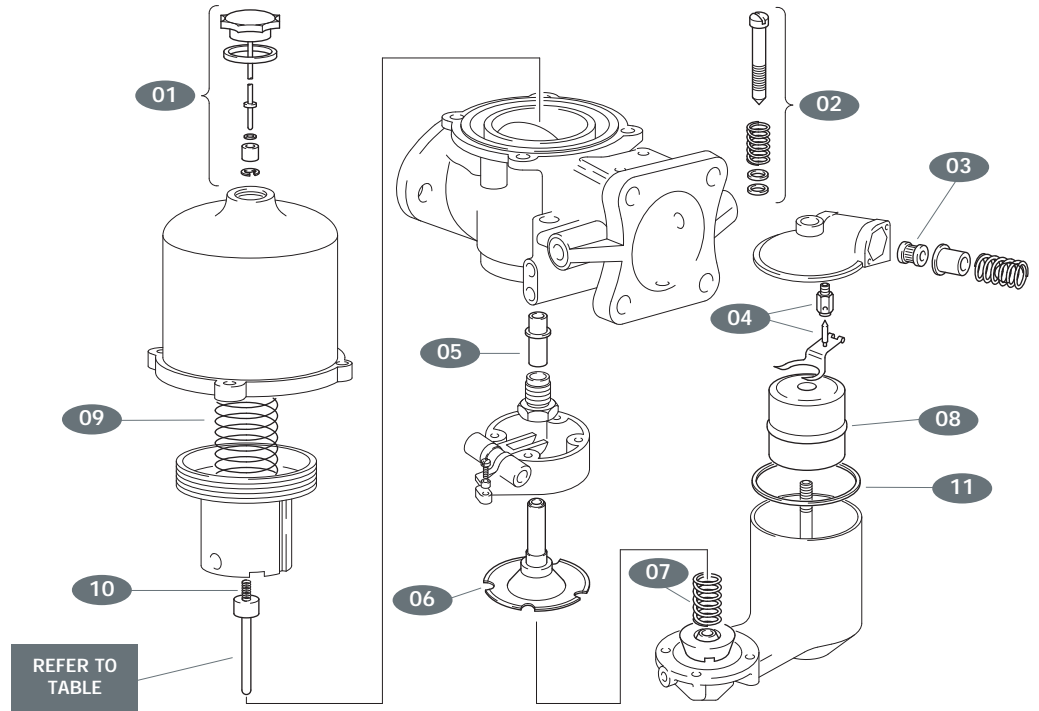

GENUINE REPLACEMENT PARTS

CARBURETTOR & INJECTION COMPONENTS

1955-1986

APPLICABLE TO ALL MARKETS

ABC

- 01. CD508 DAMPER ASSY
- 02. CD5692 VALVE - SLOW RUN ASSY
- 03. CD3514 SEATING & NEEDLE
- 04. CD502 BEARING - JET
- 05. A CD511 JET ASSY
- B CD590
- C UE8420
- 06. CD525 SPRING - JET
- 07. CD6172 FLOAT KIT
- 08. B CD3243 SPRING - PISTON
- C CD1494

DEF

- 01. CD2190 DAMPER ASSY
- 02. CD5692 VALVE - SLOW RUN ASSY
- 03. EF UE35892 FILTER ASSY
- 04. D CD3514 SEATING & NEEDLE
- EF CD6007
- 05. D CD502 BEARING - JET
- EF CD5450
- 06. D CD2191 JET ASSY
- E CD5074
- F CD5449
- 07. UE8408 SPRING - JET
- 08. CD3247 FLOAT
- 09. CD3243 SPRING - PISTON
- 10. F CD5453 SPRING - NEEDLE JET
- 11. RE7283 WASHER - FLOAT CHAMBER LID

G

- 01. CD5873 DAMPER ASSY
- 02. CD5453 SPRING - NEEDLE JET
- 03. CD5871 SPRING - PISTON
- 04. CD5865 FLOAT
- 05. CD5876 BEARING - JET
- 06. CD6007 SEATING & NEEDLE
- 07. CD5869 JET ASSY
- 08. CD5443 SEAL - THROTTLE SPINDLE
- 09. CD5936 O RING - FLOAT CHAMBER

J

- 01. RH8766 HOSE
- 02. SPC2839 WASHER
- 03. SPM1423 WASHER
- 04. UE40668 HOSE
- 05. UE42815 SLEEVE - FUEL INJECTOR
- 06. UE43098 EXTENSION PIECE
- 07. UE43114 HOSE
- 08. UE43115 HOSE
- 09. UE43147 HOSE
- 10. UE43155 ADAPTOR
- 11. UE43156 ADAPTOR
- 12. UE43461 DAMPER - FUEL PRESSURE
- 13. UE43462 WARMUP REGULATOR
- 14. UE43628 TAMPERPROOF WASHER
- 15. UE45829 WASHER
- 16. UE70616 FUEL INJECTOR