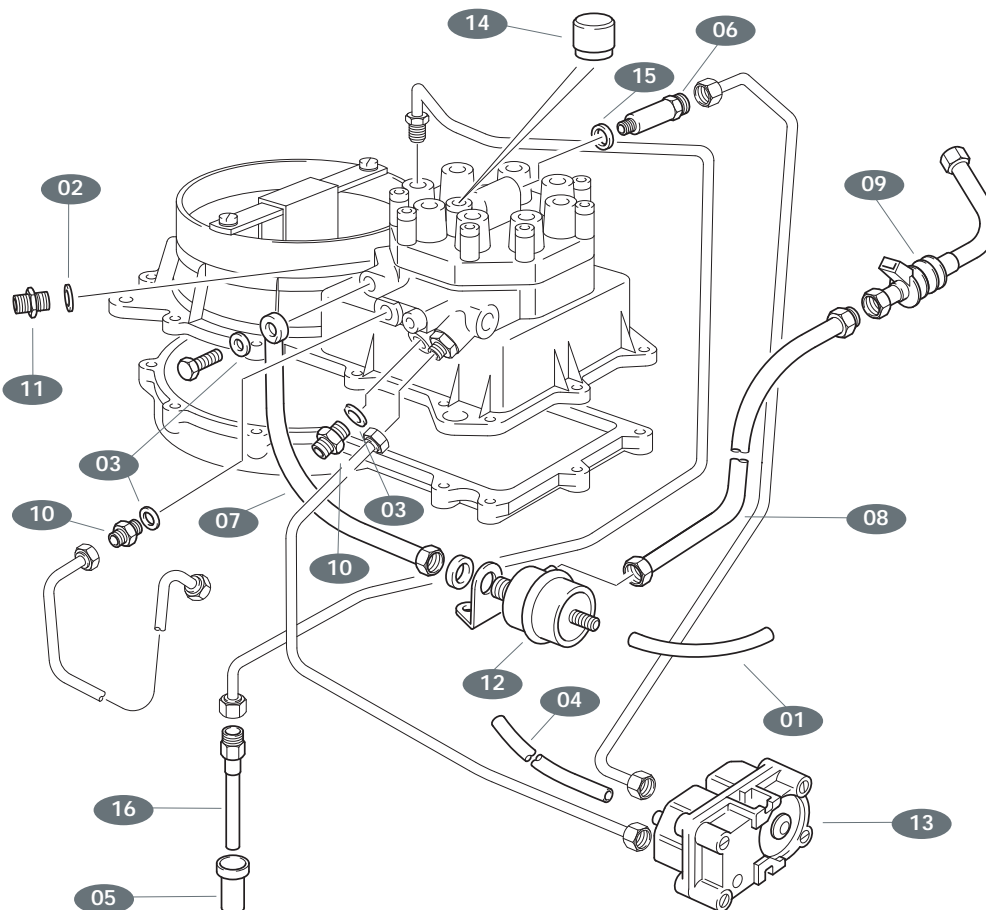

GENUINE REPLACEMENT PARTS

CARBURETTOR & INJECTION COMPONENTS

1955-1986

APPLICABLE TO ALL MARKETS

ABC

- 01. CD508 DAMPER ASSY
- 02. CD5692 VALVE - SLOW RUN ASSY
- 03. CD3514 SEATING & NEEDLE
- 04. CD502 BEARING - JET
- 05. A CD511 JET ASSY
- B CD590
- C UE8420
- 06. CD525 SPRING - JET
- 07. CD6172 FLOAT KIT
- 08. B CD3243 SPRING - PISTON
- C CD1494

G

- 01. CD5873 DAMPER ASSY
- 02. CD5453 SPRING - NEEDLE JET
- 03. CD5871 SPRING - PISTON
- 04. CD5865 FLOAT
- 05. CD5876 BEARING - JET
- 06. CD6007 SEATING & NEEDLE
- 07. CD5869 JET ASSY
- 08. CD5443 SEAL - THROTTLE SPINDLE
- 09. CD5936 O RING - FLOAT CHAMBER

HI

- 01. CD5768 VALVE - ANTI RUN ON
- 02. CD5769 ASSY DIAPHRAGM
- 03. CD5770 FUEL STRAINER
- 04. CD5771 FLOAT UNIT
- 05. CD5774 NEEDLE VALVE
- 06. H CD5775 DIAPHRAGM
I CD6207
- 07. H CD5776 ASSY COIL CHOKE
I CD6318
- 08. CD5777 VACUUM GOVERNOR
- 09. CD5778 GASKET - CARB
- 10. H CD5779 GASKET - VALVE COVER
- 11. CD5780 SPRING - PUMP ACCELERATOR
- 12. CD5781 ASSY DAMPER VAC UNIT
- 13. CD5937 SPRING-THROTTLE
- 14. CD5949 SPRING - SECONDARY
- 15. CD6317 INSULATION PACK
- 16. H RH8763 HOSE
I SPC3175
- 17. RH9047 TAMPERPROOF PLUG
- 18. H SPC1645 HOSE
I SPC3037
- 19. H UE42618 VALVE - VACUUM DELAY

J

- 01. RH8766 HOSE
- 02. SPC2839 WASHER
- 03. SPM1423 WASHER
- 04. UE40668 HOSE
- 05. UE42815 SLEEVE - FUEL INJECTOR
- 06. UE43098 EXTENSION PIECE
- 07. UE43114 HOSE
- 08. UE43115 HOSE
- 09. UE43147 HOSE
- 10. UE43155 ADAPTOR
- 11. UE43156 ADAPTOR
- 12. UE43461 DAMPER - FUEL PRESSURE
- 13. UE43462 WARMUP REGULATOR
- 14. UE43628 TAMPERPROOF WASHER
- 15. UE45829 WASHER
- 16. UE70616 FUEL INJECTOR