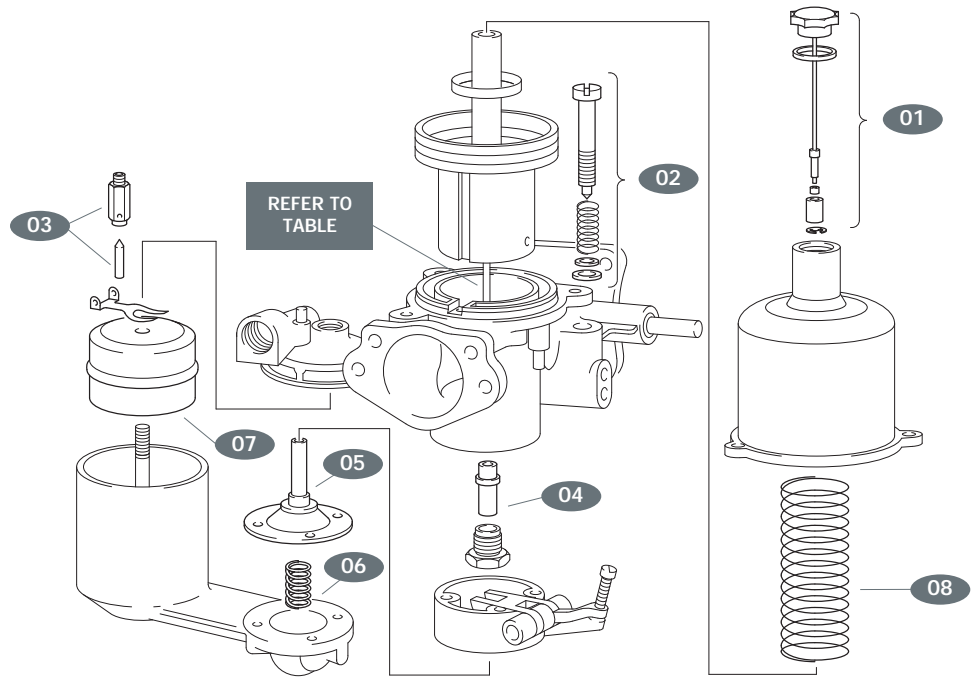

GENUINE REPLACEMENT PARTS

CARBURETTOR & INJECTION COMPONENTS

1955-1986

APPLICABLE TO ALL MARKETS

ABC

- 01. CD508 DAMPER ASSY
- 02. CD5692 VALVE - SLOW RUN ASSY
- 03. CD3514 SEATING & NEEDLE
- 04. CD502 BEARING - JET
- 05. A CD511 JET ASSY
- B CD590
- C UE8420
- 06. CD525 SPRING - JET
- 07. CD6172 FLOAT KIT
- 08. B CD3243 SPRING - PISTON
- C CD1494

DEF

- 01. CD2190 DAMPER ASSY
- 02. CD5692 VALVE - SLOW RUN ASSY
- 03. EF UE35892 FILTER ASSY
- 04. D CD3514 SEATING & NEEDLE
- EF CD6007
- 05. D CD502 BEARING - JET
- EF CD5450
- 06. D CD2191 JET ASSY
- E CD5074
- F CD5449
- 07. UE8408 SPRING - JET
- 08. CD3247 FLOAT
- 09. CD3243 SPRING - PISTON
- 10. F CD5453 SPRING - NEEDLE JET
- 11. RE7283 WASHER - FLOAT CHAMBER LID

G

- 01. CD5873 DAMPER ASSY
- 02. CD5453 SPRING - NEEDLE JET
- 03. CD5871 SPRING - PISTON
- 04. CD5865 FLOAT
- 05. CD5876 BEARING - JET
- 06. CD6007 SEATING & NEEDLE
- 07. CD5869 JET ASSY
- 08. CD5443 SEAL - THROTTLE SPINDLE
- 09. CD5936 O RING - FLOAT CHAMBER

J

- 01. RH8766 HOSE
- 02. SPC2839 WASHER
- 03. SPM1423 WASHER
- 04. UE40668 HOSE
- 05. UE42815 SLEEVE - FUEL INJECTOR
- 06. UE43098 EXTENSION PIECE
- 07. UE43114 HOSE
- 08. UE43115 HOSE
- 09. UE43147 HOSE
- 10. UE43155 ADAPTOR
- 11. UE43156 ADAPTOR
- 12. UE43461 DAMPER - FUEL PRESSURE
- 13. UE43462 WARMUP REGULATOR
- 14. UE43628 TAMPERPROOF WASHER
- 15. UE45829 WASHER
- 16. UE70616 FUEL INJECTOR