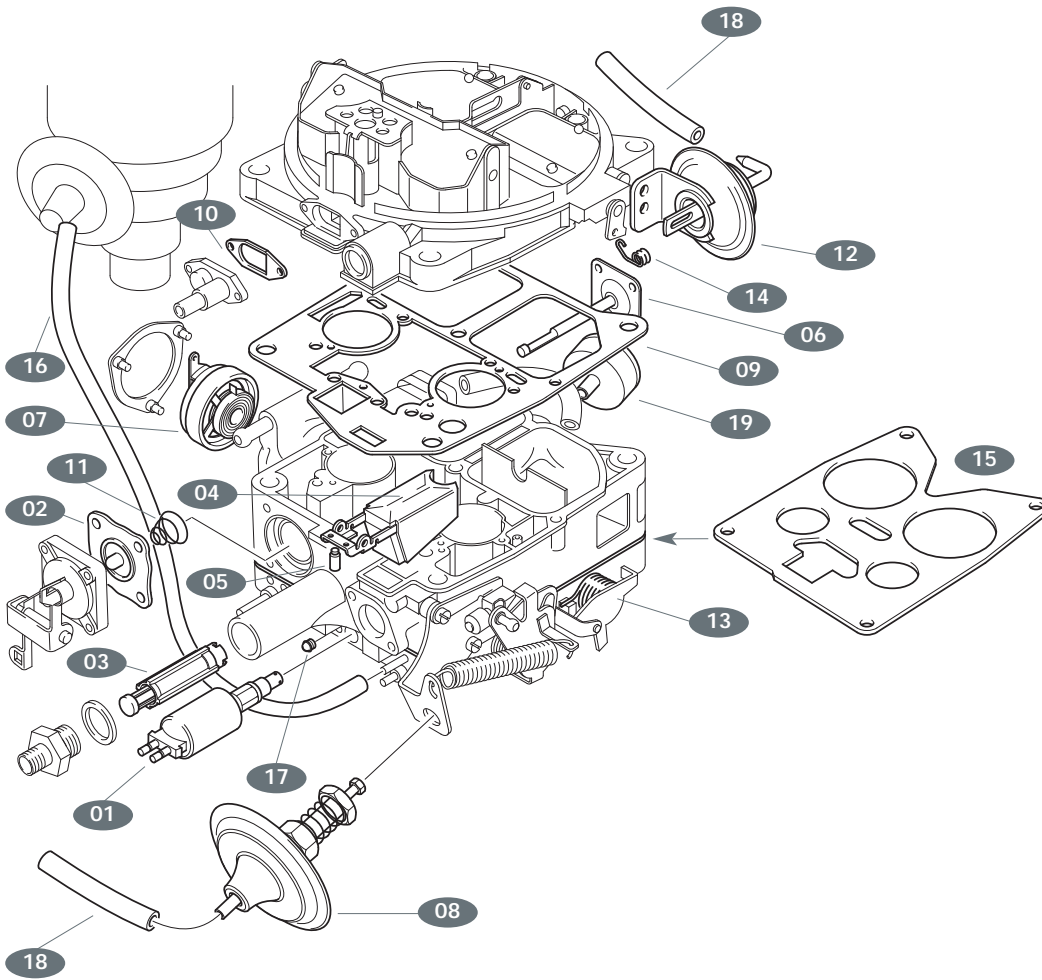

HI

01. CD5768 VALVE - ANTI RUN ON
02. CD5769 ASSY DIAPHRAGM
03. CD5770 FUEL STRAINER
04. CD5771 FLOAT UNIT
05. CD5774 NEEDLE VALVE
06. H CD5775 DIAPHRAGM
  I CD6207
07. H CD5776 ASSY COIL CHOKE
  I CD6318
08. CD5777 VACUUM GOVERNOR
09. CD5778 GASKET - CARB
10. H CD5779 GASKET - VALVE COVER
11. CD5780 SPRING - PUMP ACCELERATOR
12. CD5781 ASSY DAMPER VAC UNIT
13. CD5937 SPRING-THROTTLE
14. CD5949 SPRING - SECONDARY
15. CD6317 INSULATION PACK
16. H RH8763 HOSE
  I SPC3175
17. RH9047 TAMPERPROOF PLUG
18. H SPC1645 HOSE
  I SPC3037
19. H UE42618 VALVE - VACUUM DELAY