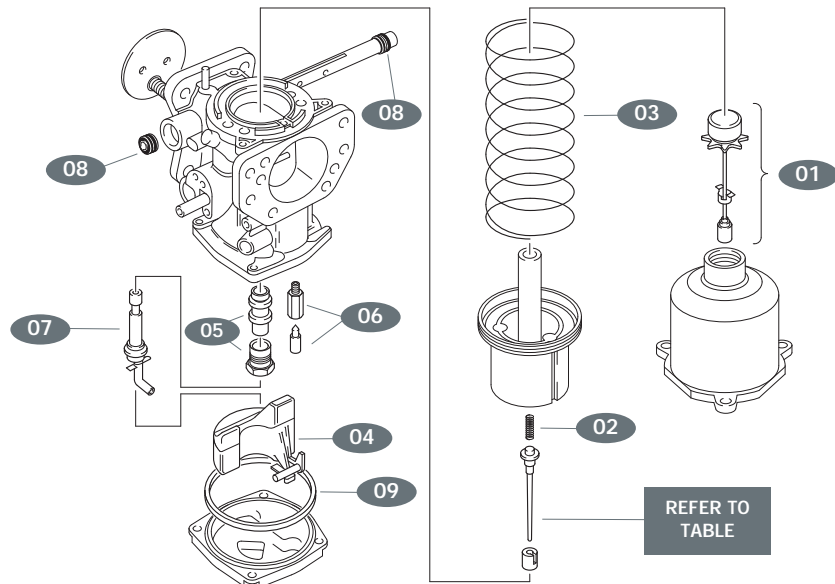

GENUINE REPLACEMENT PARTS

CARBURETTOR & INJECTION COMPONENTS

1955-1986

APPLICABLE TO ALL MARKETS

ABC

- 01. CD508 DAMPER ASSY
- 02. CD5692 VALVE - SLOW RUN ASSY
- 03. CD3514 SEATING & NEEDLE
- 04. CD502 BEARING - JET
- 05. A CD511 JET ASSY
- B CD590
- C UE8420
- 06. CD525 SPRING - JET
- 07. CD6172 FLOAT KIT
- 08. B CD3243 SPRING - PISTON
- C CD1494

DEF

- 01. CD2190 DAMPER ASSY
- 02. CD5692 VALVE - SLOW RUN ASSY
- 03. EF UE35892 FILTER ASSY
- 04. D CD3514 SEATING & NEEDLE
- EF CD6007
- 05. D CD502 BEARING - JET
- EF CD5450
- 06. D CD2191 JET ASSY
- E CD5074
- F CD5449
- 07. UE8408 SPRING - JET
- 08. CD3247 FLOAT
- 09. CD3243 SPRING - PISTON
- 10. F CD5453 SPRING - NEEDLE JET
- 11. RE7283 WASHER - FLOAT CHAMBER LID

G

- 01. CD5873 DAMPER ASSY
- 02. CD5453 SPRING - NEEDLE JET
- 03. CD5871 SPRING - PISTON
- 04. CD5865 FLOAT
- 05. CD5876 BEARING - JET
- 06. CD6007 SEATING & NEEDLE
- 07. CD5869 JET ASSY
- 08. CD5443 SEAL - THROTTLE SPINDLE
- 09. CD5936 O RING - FLOAT CHAMBER

J

- 01. RH8766 HOSE
- 02. SPC2839 WASHER
- 03. SPM1423 WASHER
- 04. UE40668 HOSE
- 05. UE42815 SLEEVE - FUEL INJECTOR
- 06. UE43098 EXTENSION PIECE
- 07. UE43114 HOSE
- 08. UE43115 HOSE
- 09. UE43147 HOSE
- 10. UE43155 ADAPTOR
- 11. UE43156 ADAPTOR
- 12. UE43461 DAMPER - FUEL PRESSURE
- 13. UE43462 WARMUP REGULATOR
- 14. UE43628 TAMPERPROOF WASHER
- 15. UE45829 WASHER
- 16. UE70616 FUEL INJECTOR