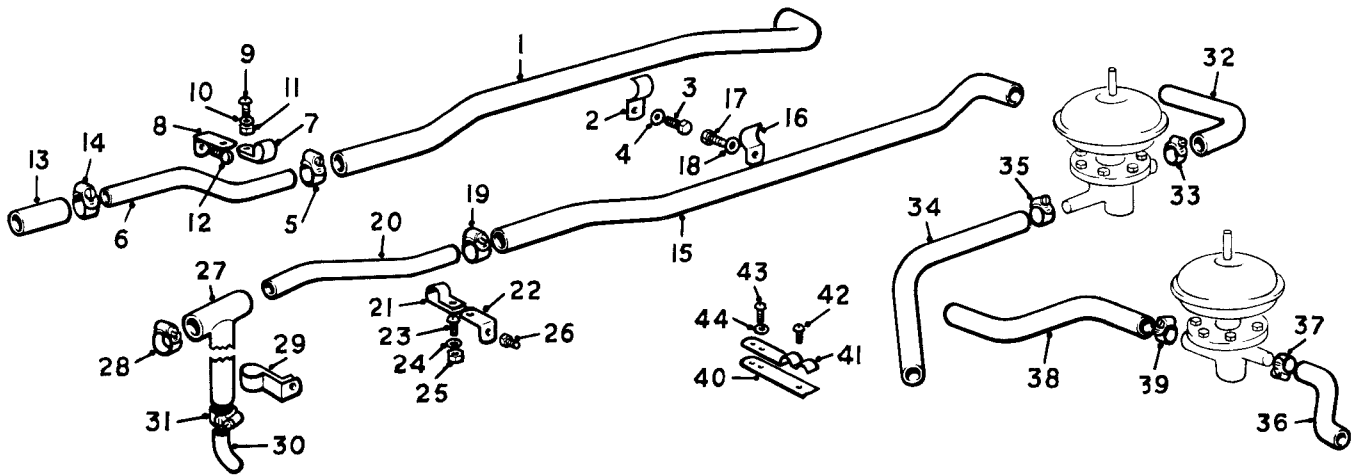

SPARES schedule

SILVER CLOUD AND BENTLEY 'S' TYPE

Ref.	Part No.	Description	No off	Ref.	Part No.	Description	No off
(1)	UE.1994	Hose, heater matrix to radiator pipe	1	(27)	UE.3013	Hose, "T," demister outlet	1
(2)	UE.1301	Clip, hose to valance	2			(Standard cars)	
(3)	K.1907/Z	Screw, clip	2		UE.3174	Hose, "T," demister outlet	1
(4)	K.4404/Z	Washer, screw	2			("Continental" only)	
(5)	RE.4750	Clip, "Jubilee", hose	1	(28)	RE.4750	Clip, "Jubilee," "T" hose	2
(6)	UE.3419	Pipe, heater matrix to radiator	1	(29)	UE.1997	Clip, "T" hose to bottom connection	1
		(Standard cars)		(30)	UE.3420	Pipe, "T" hose to bottom connection	1
	UE.3458	Pipe, heater matrix to radiator	1	(31)	RE.4750	Clip, "Jubilee" hose to pipe	2
		("Continental" only)		(32)	UE.1316	Hose, vacuum tap to heater matrix	1
(7)	UE.3008	Clip, pipe to valance	1			(Standard cars)	
(8)	UE.1998	Bracket, clip	1		UE.1678	Hose, vacuum tap to heater matrix	1
(9)	CS.30543/Z	Screw, clip	1			("Continental" only)	
(10)	UA.6101/Z	Washer, screw	1	(33)	RE.4750	Clip, "Jubilee"	2
(11)	K.4006/Z	Nut, screw	1	(34)	UE.1317	Hose, cylinder head to heater vacuum tap	1
(12)	CS.30542/Z	Screw, bracket	1			(Standard cars)	
(13)	UE.1996	Hose, connection, pipe to radiator	1		UE.1679	Hose, cylinder head to heater vacuum tap	1
(14)	RE.4750	Clip, "Jubilee" hose	2			("Continental" only)	
(15)	UE.1994	Hose, demister matrix to radiator pipe	1	(35)	RE.4750	Clip, "Jubilee"	2
(16)	UE.1301	Clip, hose to valance	2	(36)	UE.1295	Hose, vacuum tap to demister matrix	1
(17)	K.1907/Z	Screw, clip	2	(37)	RE.4750	Clip, "Jubilee"	1
(18)	K.4404/Z	Washer, screw	2	(38)	UE.1293	Hose, cylinder head to demister vacuum tap	1
(19)	RE.4750	Clip, "Jubilee"	1	(39)	RE.4750	Clip, "Jubilee"	2
(20)	UE.3014	Pipe, demister matrix to radiator	1	(40)	UD.4011	Bracket assy., feed pipe support	1
		(Standard cars)				(With UE.3339 Heatshield)	
	UE.3175	Pipe, demister matrix to radiator	1	(41)	UD.4010	Clip, feed pipes	1
		("Continental" only)		(42)	K.1907/Z	Screw, clip to bracket	1
(21)	UE.3008	Clip, pipe to valance	1	(43)	KC.170/Z	Screw, bracket to shield	2
(22)	UE.1998	Bracket, clip	1	(44)	K.4404/Z	Washer, screw	2
(23)	CS.30543/Z	Screw, clip	1				
(24)	UA.6101/Z	Washer, screw	1				
(25)	K.4006/Z	Nut, screw	1				
(26)	CS.30542/Z	Screw, bracket	1				

HEATER AND DEMISTER PIPES AND FITTINGS.

Silver Cloud	...	SWA.2 to SGE.154
Silver Cloud L.W.B.	...	ALC.1 to ALC.25
Bentley "S"	...	2.AN to 284.FA, 288 to 326, 332, 346, 348
Bentley "Continental"	...	1.AF to 21.EL