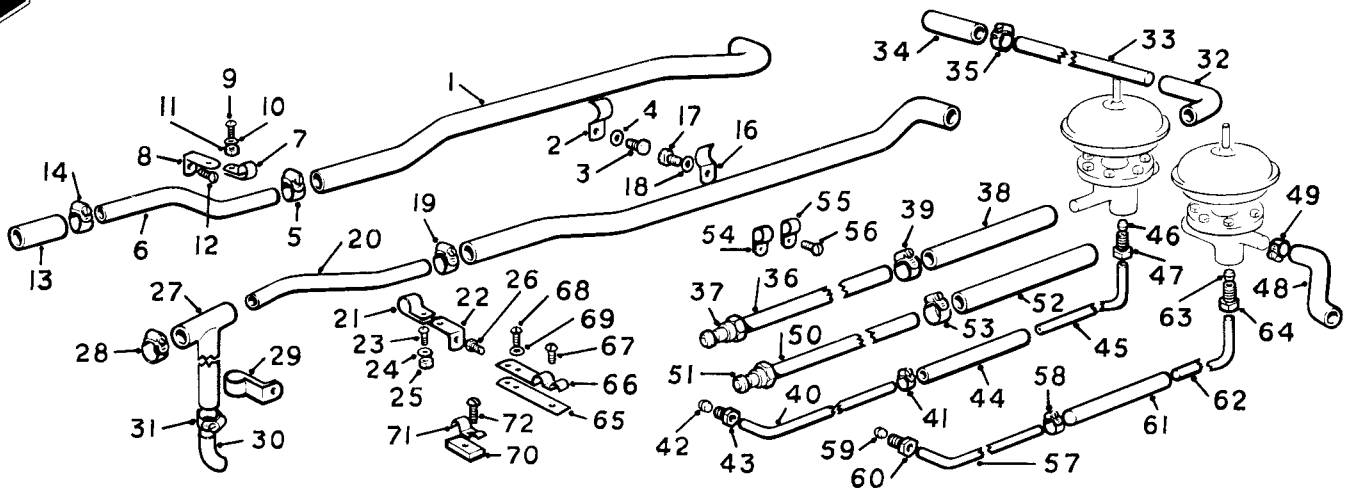

SPARES schedule

SILVER CLOUD AND BENTLEY 'S' TYPE

Ref.	Part No.	Description	No off	Ref.	Part No.	Description	No off
(1)	UE.1994	Hose, heater matrix to radiator pipe	1	(34)	UD.4004	Hose, pipe to matrix	1
(2)	UE.1301	Clip, hose to valance	2	(35)	RE.4750	Clip, "Jubilee," hose	4
(3)	K.1907/Z	Screw, clip	2	(36)	UD.3998	Pipe, main, heater, C/head tap to hose	1
(4)	K.4404/Z	Washer, screw	2	(37)	RE.8817	Union nut, pipe	1
(5)	RE.4750	Clip "Jubilee," hose	1	(38)	UD.3996	Hose, connecting, pipe to tap	1
(6)	UE.3419	Pipe, heater matrix to radiator	1	(39)	RE.4750	Clip, "Jubilee," hose	2
	UE.3458	Pipe, heater matrix to radiator (Standard cars) ("Continental" only)	1	(40)	UD.3988	Pipe, bleed, C/head tap to hose	1
(7)	UE.3008	Clip, pipe to valance	1	(41)	RE.9392	Clip, "Jubilee"	2
(8)	UE.1998	Bracket, clip	1	(42)	KB.3002/Z	Sleeve, bleed pipe	1
(9)	CS.30543/Z	Screw, clip to bracket	1	(43)	UA.1052/Z	Nut, retaining pipe	1
(10)	UA.6101/Z	Washer, screw	1	(44)	UD.3992	Hose, bleed pipe to heater vacuum tap	1
(11)	K.4006/Z	Nut	1	(45)	UD.3990	Pipe, bleed, vacuum tap	1
(12)	CS.30542/Z	Screw, bracket to valance	1	(46)	KB.3002/Z	Sleeve, bleed pipe	1
(13)	UE.1996	Hose, connection, radiator pipe	1	(47)	UE.3373	Nut, retaining pipe	1
(14)	RE.4750	Clip, "Jubilee" hose	2	(48)	UE.1295	Hose, vacuum tap to demister matrix	1
(15)	UE.1994	Hose, demister matrix to radiator pipe	1	(49)	RE.4750	Clip, "Jubilee," hose	2
(16)	UE.1301	Clip, hose to valance	2	(50)	UD.3999	Pipe, main, demister, c/head tap to hose	1
(17)	K.1907/Z	Screw, clip	2	(51)	RE.8817	Union nut, pipe	1
(18)	K.4404/Z	Washer, screw	2	(52)	UD.3997	Hose connecting, pipe to tap	1
(19)	RE.4750	Clip, "Jubilee," hose	1	(53)	RE.4750	Clip, "Jubilee," hose	2
(20)	UE.3014	Pipe, demister matrix to radiator	1	(54)	UE.879	Clip, main pipe to dash	1
	UE.3175	Pipe, demister matrix to radiator (Standard cars) ("Continental" only)	1	(55)	RE.17294	Clip, main pipe to dash	2
(21)	UE.3008	Clip, pipe to valance	1	(56)	K.1910/Z	Screw, clip	2
(22)	UE.1998	Bracket, clip	1	(57)	UD.3989	Pipe, bleed, c/head tap to hose	1
(23)	CS.30543/Z	Screw, clip to bracket	1	(58)	RE.9393	Clip, Jubilee	2
(24)	UA.6101/Z	Washer, screw	1	(59)	KB.3002/Z	Sleeve, bleed pipe	1
(25)	K.4006/Z	Nut	1	(60)	UA.1052/Z	Nut, retaining pipe	1
(26)	CS.30542	Screw, bracket to valance	1	(61)	UD.3992	Hose, bleed pipe to demister vacuum tap	1
(27)	UE.3013	Hose, "T," demister outlet (Standard cars) ("Continental" only)	1	(62)	UD.3990	Pipe, bleed, tap to vacuum tap	1
	UE.3174	Hose, "T," demister outlet ("Continental" only)	1	(63)	KB.3002/Z	Sleeve, bleed pipe	1
(28)	RE.4750	Clip, "Jubilee" hose to pipes connection	1	(64)	UE.3373	Nut, retaining bleed pipe	1
(29)	UE.1997	Clip, "T" hose, to bottom connection	2	(65)	UD.4011	Bracket, assembly, feed pipe support clips	1
(30)	UE.3420	Pipe, "T" hose, to bottom connection	1	(66)	UD.4010	Clip, feed pipes	1
(31)	RE.4750	Clip, "Jubilee," hose	2	(67)	K.1907/Z	Screw, clip to bracket	1
(32)	UD.4003	Hose, heater vacuum tap to pipe	1	(68)	KC.170/Z	Screw, bracket to shield	2
(33)	UD.4002	Pipe, vacuum tap to matrix	1	(69)	K.4404/Z	Washer, screw	2
	UD.4678	Pipe, vacuum tap to matrix	1			(With UE.3339 Heatshield)	
	UD.4677	"T" Junction, outlet, heater matrix (Only for cars with twin heater matrix)	1	(70)	UD.4313	Distance piece, feed pipes	1
				(71)	UD.4314	Clip, feed pipes	1
				(72)	K.1913/Z	Screw, clip to heatshield (With UE.3431 Heatshield)	1