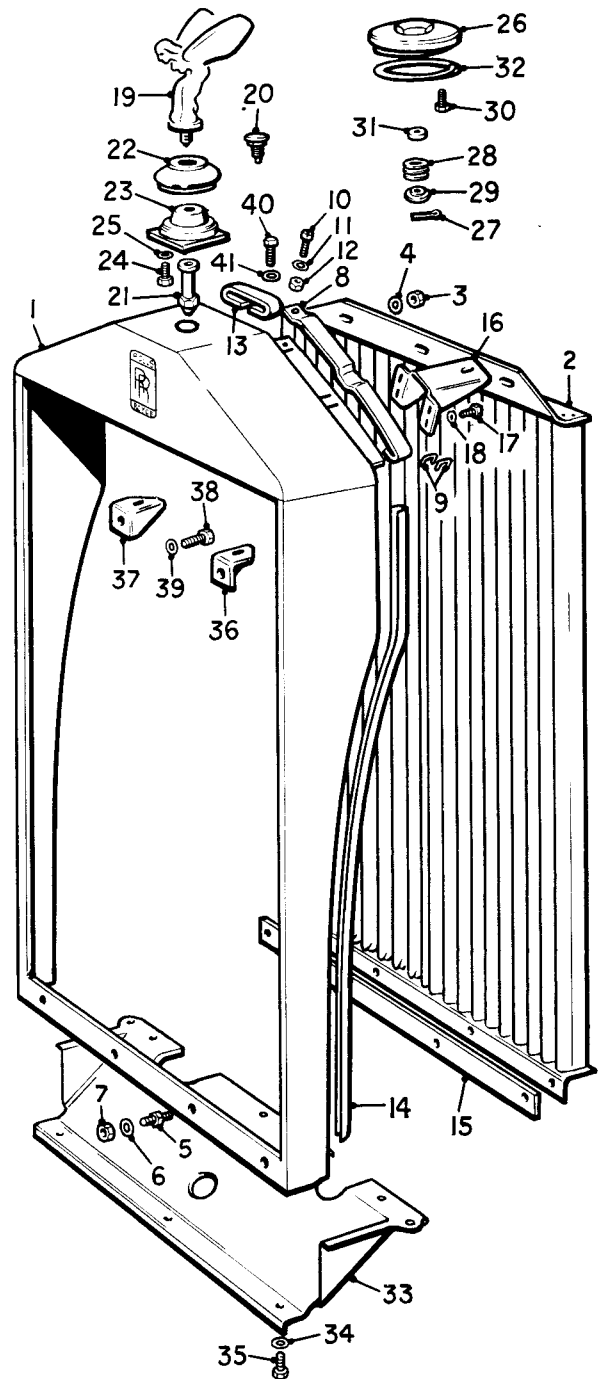

SPARES schedule

SILVER CLOUD AND BENTLEY 'S' TYPE

Ref.	Part No.	Description	No off
	UE.1341	RADIATOR SHELL & SHUTTER ASSEMBLY	1
	RH.226	RADIATOR SHELL & SHUTTER SUB-ASSY.	1
(1)	UE.1340	Shell, assembly	1
(2)	UE.1339	Vane, assembly	1
(3)	UA.301/Z	Nut, shell to shutters	7
(4)	UA.1251/Z	Washer, nut	7
(5)	UE.1188	Stud, shell to front apron	4
(6)	UA.1251/Z	Washer, stud	4
(7)	UA.301/Z	Nut, stud	4
(8)	UE.1337	Bonnet rest tape	2
(9)	UE.1170	Staple, tape	4
(10)	CS.30052/Z	Screw, tape	2
(11)	K.4446/Z	Washer, screw	2
(12)	K.4004/Z	Nut, screw	2
(13)	UE.1418	Rest tape, hinge trough bracket	1
(14)	UE.1171	Strip, rubber, flange side	2
(15)	UE.1559	Packing piece, face plate	1
(16)	UE.1336	Bracket, shell, top tank	2
(17)	UA.102/Z	Bolt, bracket	8
(18)	UA.1251/Z	Washer, bolt	8
(19)	UE.1579	Mascot, "Flying Lady"	1
		(Not Switzerland)	
(20)	UE.1581	Button, ornamental	1
		(Switzerland)	
(21)	UE.1580	Reach nut, mascot	1
(22)	UE.1439	Cap, filler, mascot	1
(23)	UE.1438	Base, mascot	1
(24)	KC.171/Z	Screw, base	4
(25)	K.4404/Z	Washer, screw	4
(26)	UE.1883	Dummy filler cap, assembly	1
(27)	E.84689	Split pin, mascot	1
(28)	E.81349	Spring, mascot	1
(29)	RB.6246	Guide, washer	1
(30)	UA.102/Z	Bolt, filler	2
(31)	UE.1917	Distance-piece, cap	1
(32)	UE.1946	Sealing tube, cap	1
		(Special mascots only)	
(33)	UE.1329	Baffle plate, lower	1
(34)	KB.3905/Z	Washer, plate	6
(35)	UA.102/Z	Setscrew, plate	6
		(Not with interior cooling)	
(36)	UE.1403	Bracket, support, L.H.	1
(37)	UE.1404	Bracket, support, R.H.	1
(38)	UA.103/Z	Screw, bracket	4
(39)	KB.3905/Z	Washer, screw	4
(40)	UA.102/Z	Screw, bonnet hinge trough	2
(41)	UA.1251/Z	Washer, screw	2