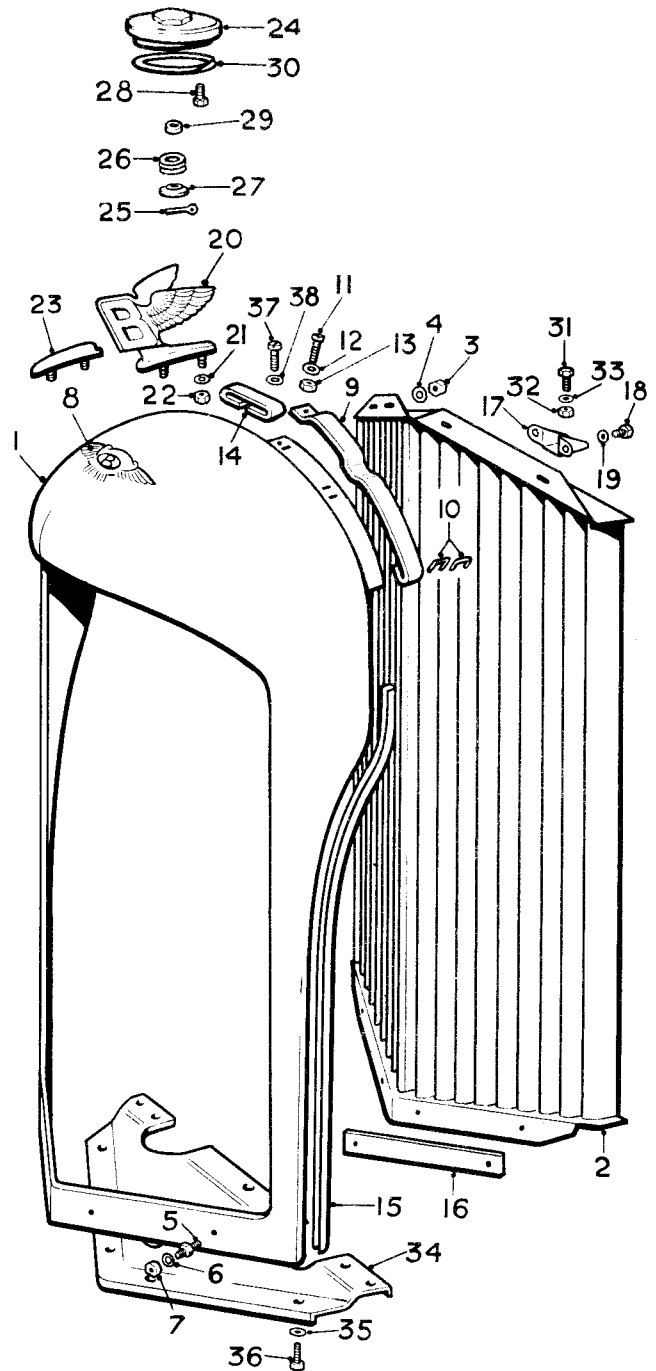

RADIATOR AND SHUTTERS
(Bentley "S" except "Continental")

SPARES schedule

SILVER CLOUD AND BENTLEY 'S' TYPE

Ref.	Part No.	Description	No off
	UE.1615	RADIATOR SHELL & SHUTTER ASSEMBLY	1
		(Cars without interior cooling)	
	RH.2013	RADIATOR SHELL AND SHUTTERS SUB-ASSY.	1
(1)	UE.1616	Shell assembly	1
(2)	UE.1617	Vane assembly	1
(3)	UA.301/Z	Nut, shutter to shell top	4
(4)	UA.1251/Z	Washer, nut	4
(5)	UE.1188	Stud, shell to front apron	4
(6)	UA.1251/Z	Washer, stud	4
(7)	UA.301/Z	Nut, stud	4
(8)	UE.1185	Badge	1
(9)	UE.1169	Bonnet rest tape	2
(10)	UE.1170	Staple, tape	4
(11)	CS.30052/Z	Screw, tape	2
(12)	K.4446/Z	Washer, screw	2
(13)	K.4404/Z	Nut, screw	2
(14)	UE.1418	Rest tape, hinge trough bracket	1
(15)	UE.1618	Strip, rubber, flange side	2
(16)	UE.3060	Packing, face plate	2
(17)	UE.1168	Bracket, top tank	2
(18)	UA.102/Z	Bolt, bracket	4
(19)	UA.1251/Z	Washer, bracket	4
(20)	UE.1716	Mascot assembly	1
		(Not Switzerland)	
(21)	UA.1251/Z	Washer, mascot	2
(22)	UA.301/Z	Nut, mascot	2
(23)	UE.3076	Motif, radiator	1
		(Switzerland only.)	
	UE.3358	RADIATOR SHELL & SHUTTER ASSEMBLY	1
		(Cars with interior cooling)	
		As UE.1615 except :-	
	RH.2014	RADIATOR SHELL & SHUTTER SUB-ASSY.	1
	UE.3357	Shell assembly	1
		UE.3060, packing, not required	
(24)	UE.1883	Dummy filler cap assembly	1
(25)	E.84689	Split pin, mascot	1
(26)	E.81349	Spring, mascot	1
(27)	RB.6246	Guide, washer	1
(28)	UA.102/Z	Bolt, filler base to shell	2
(29)	UE.1917	Distance-piece, filler cap	1
(30)	UE.1946	Sealing tube, filler cap	1
		(For special mascots only)	
(31)	UE.1729	Bolt, shell assembly to top tank	2
(32)	UA.301/Z	Nut, bolt	2
(33)	UA.1251/Z	Washer, nut	2
(34)	UE.1267	Baffle plate, lower, shell	1
(35)	KB.3905/Z	Washer, plate	7
(36)	UA.102/Z	Setscrew, plate	7
		(Not with interior cooling)	
(37)	UA.102/Z	Screw, bonnet hinge trough	2
(38)	UA.1251/Z	Washer, screw	2