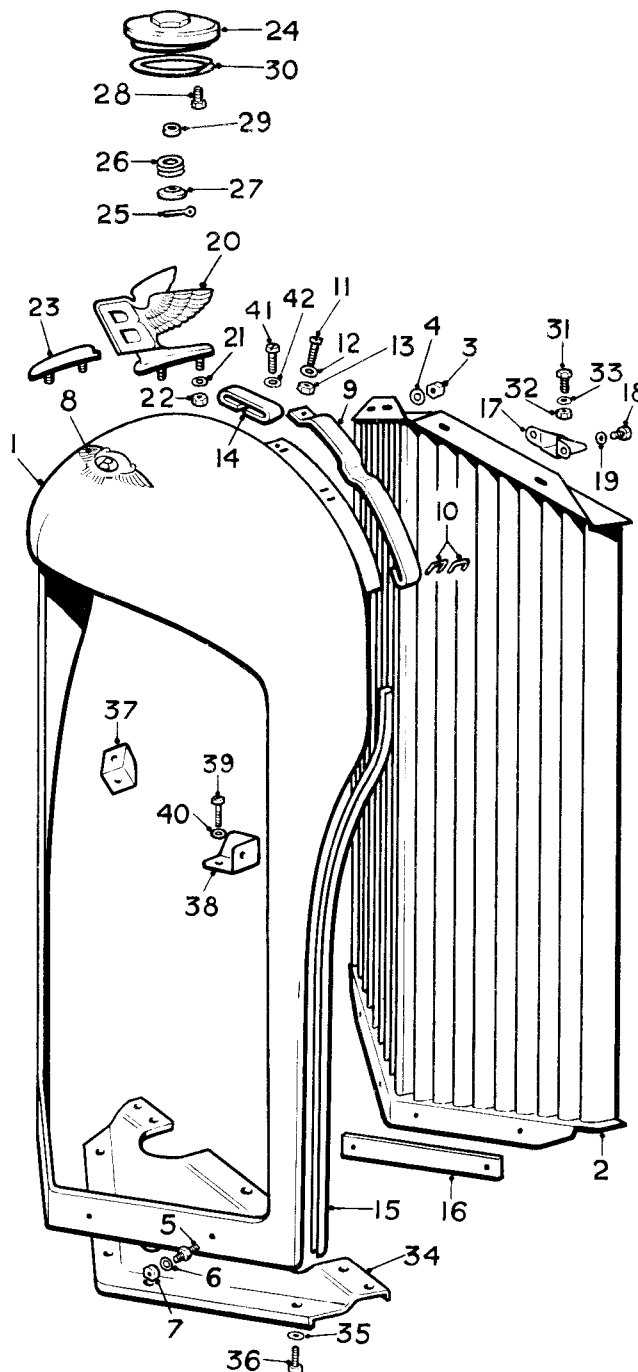

RADIATOR AND SHUTTER
(SILVER CLOUD)

SPARES schedule

SILVER CLOUD AND BENTLEY 'S' TYPE

Ref.	Part No.	Description	No off
	UE.1190	RADIATOR SHELL & SHUTTER ASSEMBLY	1
		(Not with interior cooling)	
	RH.225	RADIATOR SHELL AND SHUTTERS SUB-ASSY.	1
(1)	UE.1158	Shell assembly	1
(2)	UE.1189	Vane assembly	1
(3)	UA.301/Z	Nut, shutter to shell top	4
(4)	UA.1251/Z	Washer, nut	4
(5)	UE.1188	Stud, shell to front apron	4
(6)	UA.1251/Z	Washer, stud	4
(7)	UA.301/Z	Nut, stud	4
(8)	UE.1185	Badge	1
(9)	UE.1169	Bonnet rest tape	2
(10)	UE.1170	Staple, tape	4
(11)	CS.30052/Z	Screw, tape	2
(12)	K.4446/Z	Washer, screw	2
(13)	K.4404/Z	Nut, screw	2
(14)	UE.1418	Rest tape, hinge trough bracket	1
(15)	UE.1618	Strip, rubber, flange side	2
(16)	UE.3060	Packing, face plate	2
(17)	UE.1168	Bracket, top tank	2
(18)	UA.102/Z	Bolt, bracket	4
(19)	UA.1251/Z	Washer, bracket	4
(20)	UE.1716	Mascot assembly	1
		(Not Switzerland)	
(21)	UA.1251/Z	Washer, mascot	2
(22)	UA.301/Z	Nut, mascot	2
(23)	UE.3076	Motif, radiator	1
		(Switzerland only.)	
	UE.1782	RADIATOR SHELL & SHUTTER ASSEMBLY	1
		(Cars with interior cooling)	
		As UE.1190 except :-	
	RH.228	RADIATOR SHELL & SHUTTER SUB-ASSY.	1
	UE.1781	Shell assembly	1
		UE.3060, packing, not required	
(24)	UE.1883	Dummy filler cap assembly	1
(25)	E.84689	Split pin, mascot	1
(26)	E.81349	Spring, mascot	1
(27)	RB.6246	Guide, washer	1
(28)	UA.102/Z	Bolt, filler base to shell	2
(29)	UE.1917	Distance-piece, filler cap	1
(30)	UE.1946	Sealing tube, filler cap	1
		(For special mascots only)	
(31)	UE.1729	Bolt, shell assembly to top tank	2
(32)	UA.301/Z	Nut, bolt	2
(33)	UA.1251/Z	Washer, nut	2
(34)	UE.1267	Baffle plate, lower, shell	1
(35)	KB.3905/Z	Washer, plate	7
(36)	UA.102/Z	Setscrew, plate	7
		(Not with interior cooling)	
(37)	UE.1586	Bracket, R.H. wing to shell	1
(38)	UE.1587	Bracket, L.H. wing to shell	1
(39)	UA.102/Z	Screw, support bracket	4
(40)	UA.1251/Z	Washer, screw	4
(41)	UA.102/Z	Screw, bonnet hinge trough	2
(42)	UA.1251/Z	Washer, screw	2