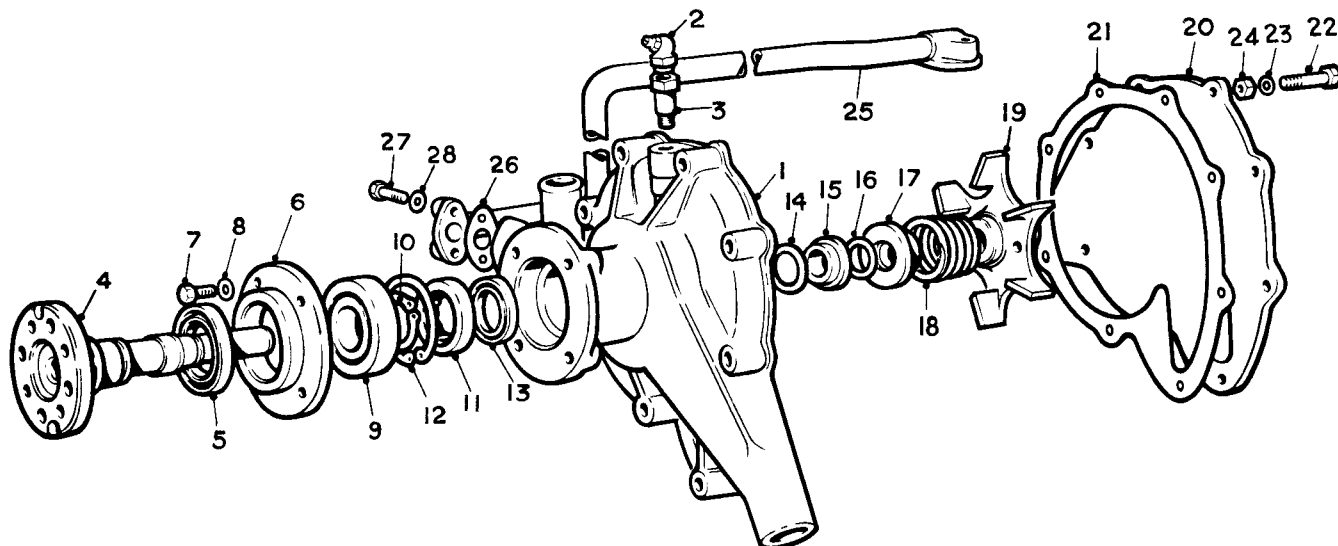

SPARES schedule

SILVER CLOUD AND BENTLEY 'S' TYPE

Ref.	Part No.	Description	No off
	UE.598	COOLANT PUMP, ASSEMBLY	1
(1)	UE.320	Casing	1
(2)	RE.23699	Spring, seal	1
(3)	UE.540	Seal ring, rotary	1
(4)	UE.569	Rotor	1
(5)	UE.541	Seal ring, stationary	1
(6)	UE.570	Cover seal	1
(7)	RE.2025	Spring ring, bearing	1
(8)	UE.571	Shaft seal	1
(9)	UE.597	SPINDLE & FLINGER, ASSY.	1
	RE.2019	Flinger	1
	UE.594	Bearing and spindle	1
	UE.595	Bearing and spindle	1
	UE.596	Bearing and spindle	1
(10)	RE.5771	Plate, backing	1
(11)	EB.4204	Joint, plate	1
(12)	UA.110/Z	Bolt, pump casing	4
(13)	K.9008/Z	Washer, bolt	4
(14)	UA.301/Z	Nut, bolt	4
(15)	RE.12964	Adaptor, pipe	1
(16)	KB.1098	Washer, adaptor	1
(17)	RE.9033	Plug, blanking	1
(18)	KB.1098/R	Washer, plug	1
(19)	UE.322	Pulley adaptor	1
(20)	UE.858	Pipe, hotspot	1

COOLANT PUMP (Not with interior cooling)

SPARES schedule

SILVER CLOUD AND BENTLEY 'S' TYPE

Ref.	Part No.	Description	No off
	UE.4193	COOLANT PUMP, ASSEMBLY	1
(1)	UE.4188	Casing	1
(2)	UE.4189	Grease nipple	1
(3)	UE.4190	Extension, grease nipple	1
(4)	RE.21020	Shaft, rotor	1
(5)	RE.14465	Oil seal	1
(6)	UE.4083	Housing, oil seal	1
(7)	UA.2553/Z	Screw, housing	4
(8)	K.9008/Z	Washer, screw	4
(9)	RD.3957	Bearing, front	1
(10)	KB.14172/L	Circlip, bearing	1
(11)	RE.14467	Bearing, rear	1
(12)	KB.14038/L	Circlip, bearing	1
(13)	RE.7879	Oil seal	1
(14)	UE.570	Cover, stationary seal	1
(15)	UE.541	Ring, stationary seal	1
(16)	UE.571	Shaft seal	1
(17)	UE.540	Ring, rotary seal	1
(18)	RE.23699	Spring, Flexibox	1
(19)	UE.569	Rotor	1
(20)	RE.5771	Plate, backing	1
(21)	EB.4204	Joint, plate	1
(22)	RE.16756	Bolt, plate to pump	4
(23)	K.9008/Z	Washer, bolt	4
(24)	UA.301/Z	Nut, bolt	4
(25)	UE.4524	Pipe, hotspot	1
(26)	RE.151	Joint, elbow to pump	1
(27)	UA.110/Z	Bolt, elbow	2
(28)	K.9008/Z	Washer, bolt	2