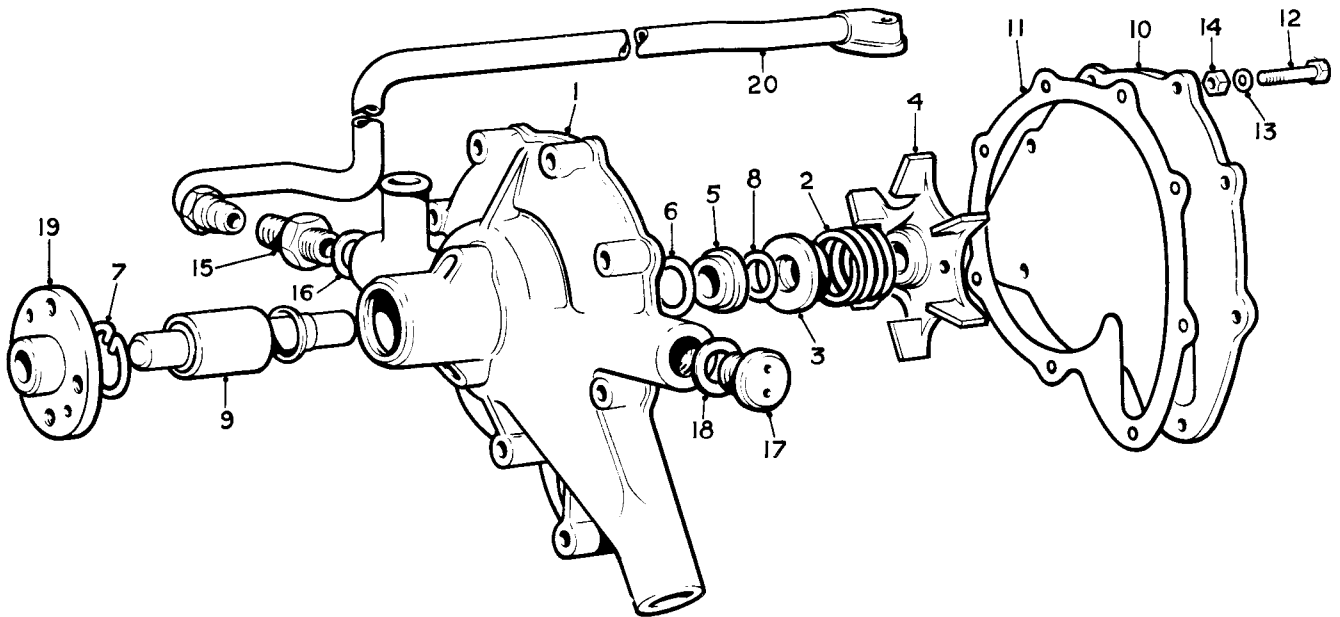

SPARES schedule

SILVER CLOUD AND BENTLEY 'S' TYPE

Ref.	Part No.	Description	No off
	UE.598	COOLANT PUMP, ASSEMBLY	1
(1)	UE.320	Casing	1
(2)	RE.23699	Spring, seal	1
(3)	UE.540	Seal ring, rotary	1
(4)	UE.569	Rotor	1
(5)	UE.541	Seal ring, stationary	1
(6)	UE.570	Cover seal	1
(7)	RE.2025	Spring ring, bearing	1
(8)	UE.571	Shaft seal	1
(9)	UE.597	SPINDLE & FLINGER, ASSY.	1
	RE.2019	Flinger	1
	UE.594	Bearing and spindle	1
	UE.595	Bearing and spindle	1
	UE.596	Bearing and spindle	1
(10)	RE.5771	Plate, backing	1
(11)	EB.4204	Joint, plate	1
(12)	UA.110/Z	Bolt, pump casing	4
(13)	K.9008/Z	Washer, bolt	4
(14)	UA.301/Z	Nut, bolt	4
(15)	RE.12964	Adaptor, pipe	1
(16)	KB.1098	Washer, adaptor	1
(17)	RE.9033	Plug, blanking	1
(18)	KB.1098/R	Washer, plug	1
(19)	UE.322	Pulley adaptor	1
(20)	UE.858	Pipe, hotspot	1

COOLANT PUMP (Not with interior cooling)