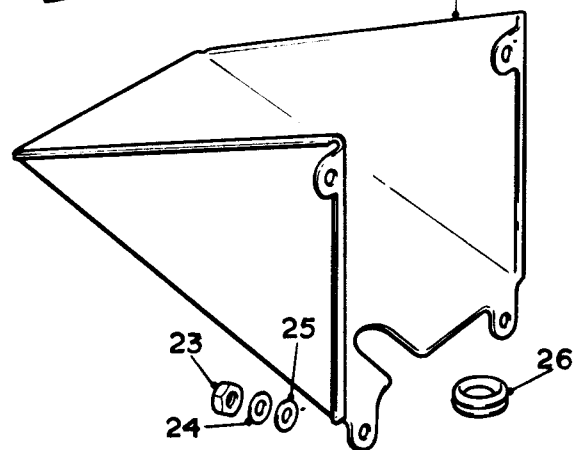

GEAR CHANGE SYNCHROMESH
UR.2409 Bracket, mounting gear change gate 1

FRAME. BOLTED-ON PARTS

(Not supplied as part of Framemakers assembly)