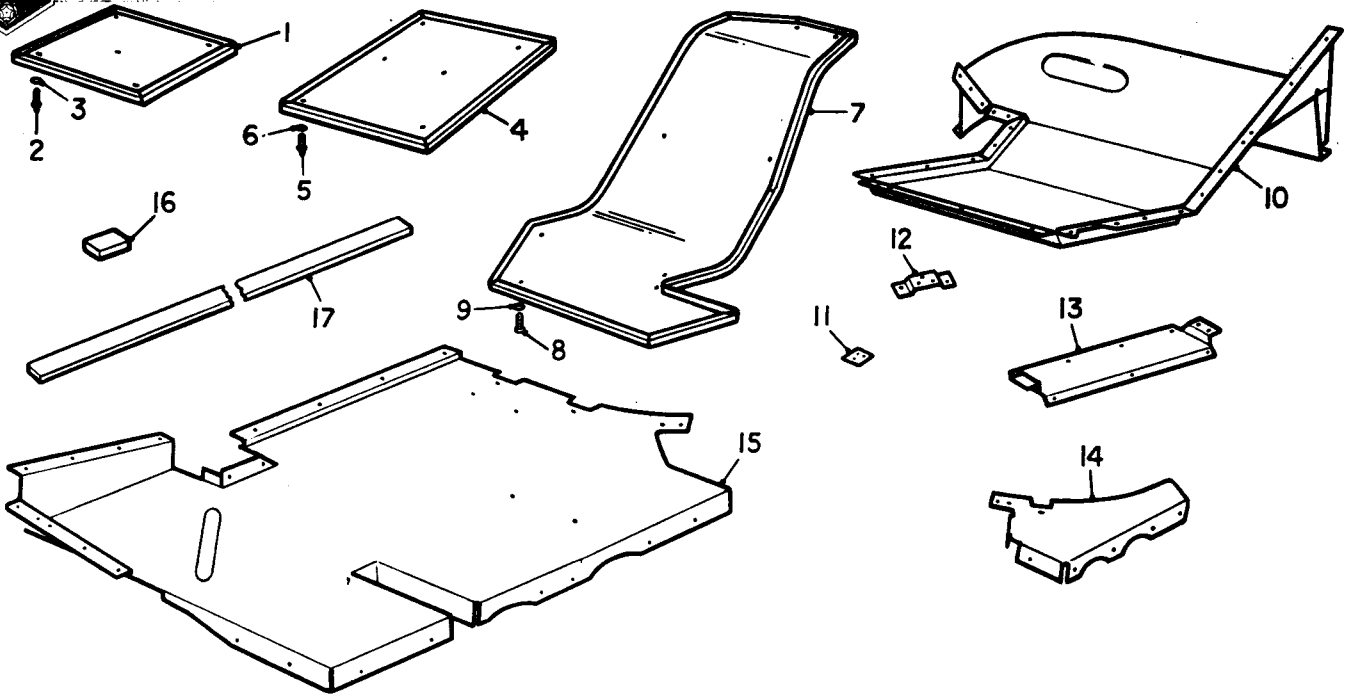

SPARES schedule

SILVER CLOUD AND BENTLEY 'S' TYPE

Ref.	Part No.	Description	No off	
(1)	UB.1366	Heatshield, small, front sill	1	} Not fitted on cars with interior cooling
(2)	CS.31061/Z	Screw	5	
(3)	K.4404/Z	Washer	5	
	UB.2685	Heatshield, small, front sill (Cars with safety belts)	1	
(4)	UB.1370	Heatshield, large, front sill	1	
(5)	CS.31061/Z	Screw	6	
(6)	K.4404/Z	Washer	6	
(7)	UB.1218	Heatshield, rear sill	1	
	UB.2686	Heatshield, rear sill (Cars with safety belts)	1	
(8)	CS.31044/Z	Screw	2	
	CS.31061/Z	Screw	8	
(9)	K.4404/Z	Washer	8	
(10)	UB.2049	Heatshield, assembly, rear floor	1	— Cars with safety belts
	UB.2694	Heatshield, assembly, rear floor	1	
(11)	UB.2040	Plate, support, heatshield	2	
(12)	UB.2041	Bracket, floor	2	
(13)	UB.2043	Heatshield, floor, rear	1	
	UB.2695	Heatshield, floor, rear (Cars with safety belts)	1	
(14)	UB.2045	Heatshield, floor, "D" post	1	
(15)	UB.2048	Heatshield, floor, centre (123" W/B)	1	
	UB.2769	Heatshield, floor, centre (127" W/B)	1	
	UB.2691	Heatshield, floor, centre (Cars with safety belts)	1	
	UB.2690	Cover, heatshield (for UB.2691)	1	
(16)	UW.1660	Asbestos millboard, 2.250" x 1.50" x .500"		
(17)	UW.1661	Asbestos millboard, 30.0" x 1.50" x .125"		
	UW.1662	Asbestos webbing, 240.0" x .750" x .05"		
	CS.31060/Z	Screw, .375", heatshields	88	
	CS.31065/Z	Screw, 1.00", heatshields	1	
	CS.31020/Z	Screw, .250", heatshields	6	
	K.4404/Z	Washer	17	
	K.4401/Z	Washer	2	

HEATSHIELDS.