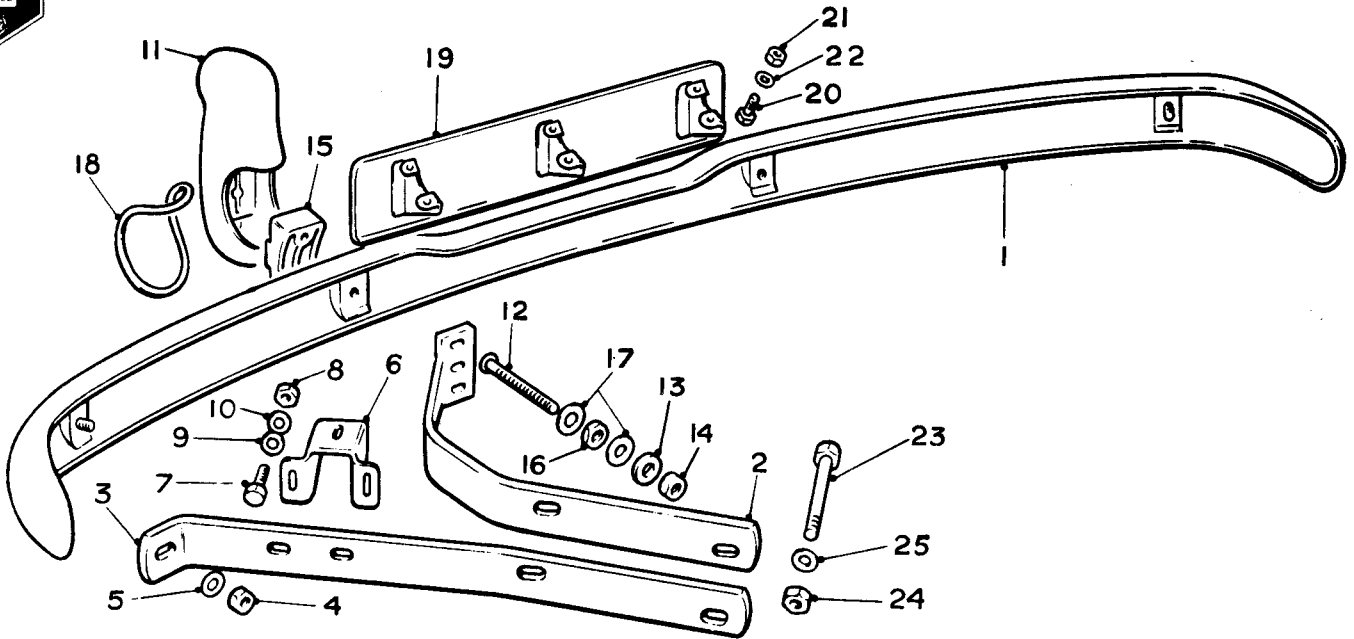

GEAR CHANGE SYNCHROMESH
UR.2409 Bracket, mounting gear change gate 1

FRAME. BOLTED-ON PARTS

(Not supplied as part of Framemakers assembly)

SPARES schedule

SILVER CLOUD AND BENTLEY 'S' TYPE

BUMPERS—FRONT.

Ref.	Part No.	Description	No off
	UR.2748	BUMPER, FRONT, ASSY.	1
(1)	UR.3093	Bar, assembly	1
	UR.3098	Spring, inner, R.H.	1
(2)	UR.3099	Spring, inner, L.H.	1
	UR.3096	Spring, outer, R.H.	1
(3)	UR.3097	Spring, outer, L.H.	1
(4)	RE.22428	Nut, outer spring to bar	2
(5)	UA.6104/Z	Washer, nut	2
(6)	UR.1328	Bracket, fog lamp	2
(7)	UA.208/Z	Bolt	4
(8)	RE.22428	Nut, bolt	4
(9)	UA.6104/Z	Washer, bolt	4
(10)	UR.4105	Washer, nut	4
(11)	UR.570	Override, assembly	2
	UR.3297	Override, dummy, assembly	2
		(Customer's request)	
(12)	UR.1342	Bolt, override	4
(13)	UA.6104/Z	Washer, bolt	4
(14)	UR.1598	Nut, bolt	4
(15)	UR.1335	Block, packing	2
(16)	RE.22428	Nut	4
(17)	UR.1597	Washer	8
(18)	UR.1447	Moulding, override	2
(19)	UR.1333	Number plate support, assy.	1
(20)	UA.101/Z	Bolt	6
(21)	UA.301/Z	Nut	6
(22)	K.4407/Z	Washer	6
	UR.2809	BUMPER, FRONT, ASSY.	1
		(Continental only)	
		As for UR.2748 except	
	UR.3095	Bar, assembly	1
(23)	UR.2504	Bolt, bumper to frame	4
		(Standard)	
	UR.2504	Bolt, bumper to frame	2
	UR.3998	Bolt, bumper to frame	2
		(With interior cooling)	
	UR.1405	Bolt, bumper to frame	4
	UR.4038	Bolt, bumper to frame	4
		(Alt. when special jacking brackets are fitted)	
(24)	UA.305/Z	Nut, bolt	4
(25)	K.4419/Z	Washer, bolt	4