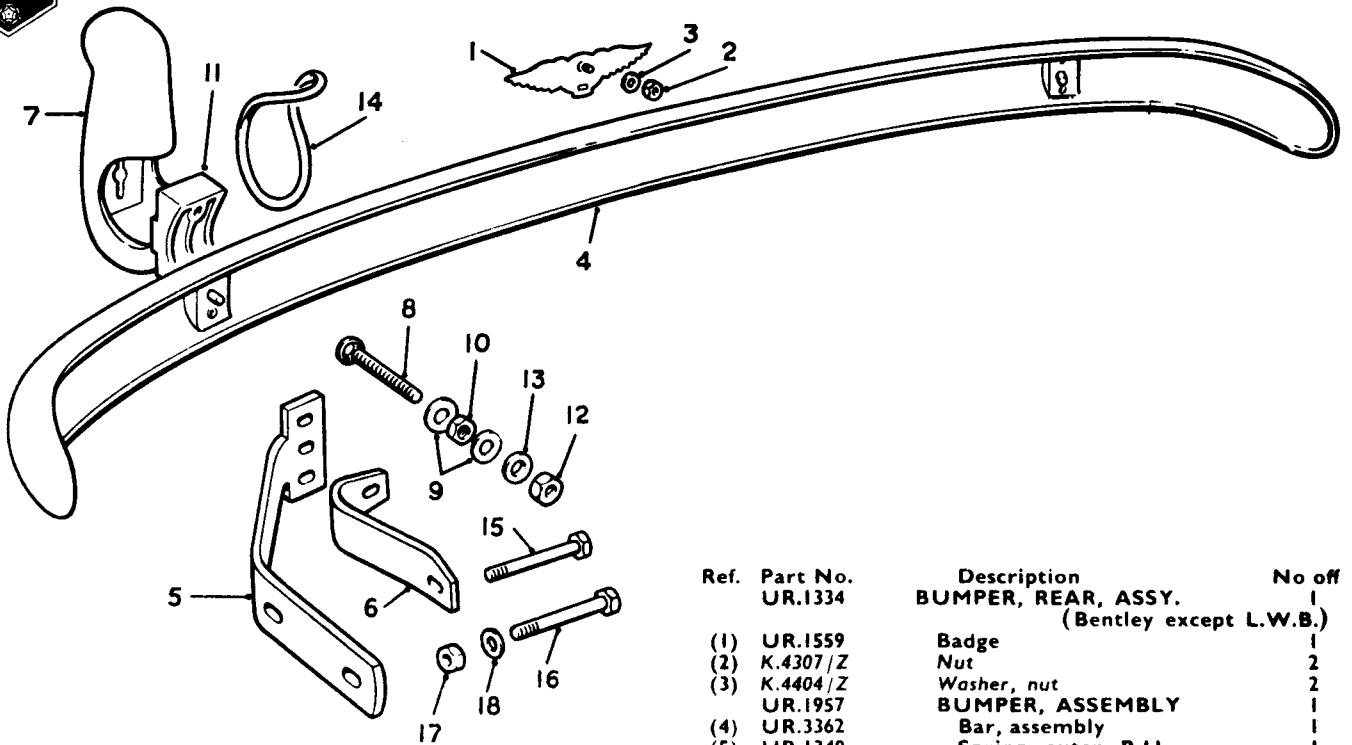

SPARES schedule

SILVER CLOUD AND BENTLEY 'S' TYPE

BUMPERS—REAR

Ref.	Part No.	Description	No off
	UR.1334	BUMPER, REAR, ASSY. (Bentley except L.W.B.)	1
(1)	UR.1559	Badge	1
(2)	K.4307/Z	Nut	2
(3)	K.4404/Z	Washer, nut	2
	UR.1957	BUMPER, ASSEMBLY	1
(4)	UR.3362	Bar, assembly	1
(5)	UR.1340	Spring, outer, R.H.	1
	UR.1341	Spring, outer, L.H.	1
(6)	UR.1348	Spring, inner, R.H.	1
	UR.1349	Spring, inner, L.H.	1
(7)	UR.1344	Override, assembly, R.H.	1
	UR.1345	Override, assembly, L.H.	1
(8)	UR.1342	Bolt, override	4
(9)	UR.1597	Washer, bolt	10
(10)	UR.1598	Nut, lock	4
(11)	UR.1335	Packing piece	2
(12)	RE.22428	Nut	6
(13)	UR.4105	Washer	4
(14)	UR.1447	Moulding, override	2
	UR.4426	BUMPER, REAR, ASSEMBLY (Bentley L.W.B.)	1
		(As for UR.1334 except UE.1957)	
	UR.4010	Spring, outer, R.H.	1
	UR.4009	Spring, outer, L.H.	1
	UR.4012	Spring, inner, R.H.	1
	UR.4011	Spring, inner, L.H.	1
	UR.1549	BUMPER, REAR, ASSEMBLY (Silver Cloud except L.W.B.)	1
		(As for UR.1334 except)	
	UR.1958	Badge, assembly	1
	UR.1571	Badge, mounting	1
	UA.302/Z	Nut	1
	K.4410/Z	Washer	1
	RF.8139	Badge	1
	K.4307/Z	Nut, badge	2
	K.4404/Z	Washer, nut	2
	UR.4015	BUMPER, REAR, ASSEMBLY (Silver Cloud L.W.B.)	1
		(As above except UE.1957)	
	UR.4010	Spring, outer, R.H.	1
	UR.4009	Spring, outer, L.H.	1
	UR.4012	Spring, inner, R.H.	1
	UR.4011	Spring, inner, L.H.	1
(15)	UR.1405	Bolt, 5.625 in., bumper rear end	2
	UR.1406	Bolt, 5.250 in., bumper rear end	2
		(Alt.)	
(16)	UR.4038	Bolt, 5.625 in., bumper forward end	2
	UR.3998	Bolt, 5.250 in., bumper forward end	2
		(Alt.)	
(17)	UA.305/Z	Nut, bolt	4
(18)	K.4419/Z	Washer, bumper to frame	14