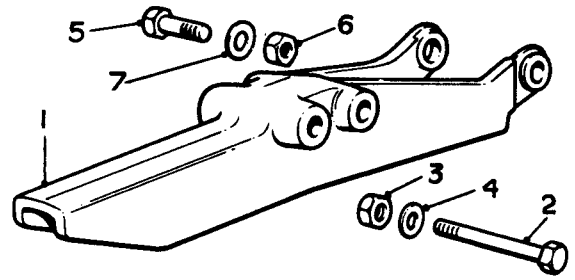

GEAR CHANGE SYNCHROMESH
UR.2409 Bracket, mounting gear change gate 1

FRAME. BOLTED-ON PARTS

(Not supplied as part of Framemakers assembly)