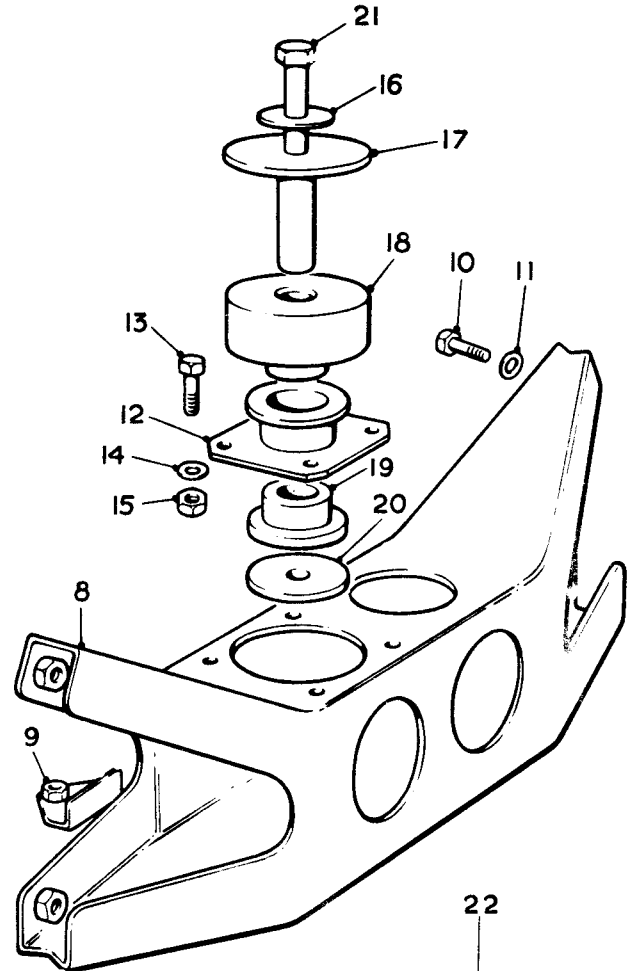

GEAR CHANGE SYNCHROMESH
UR.2409 Bracket, mounting gear change gate 1

FRAME. BOLTED-ON PARTS

(Not supplied as part of Framemakers assembly)