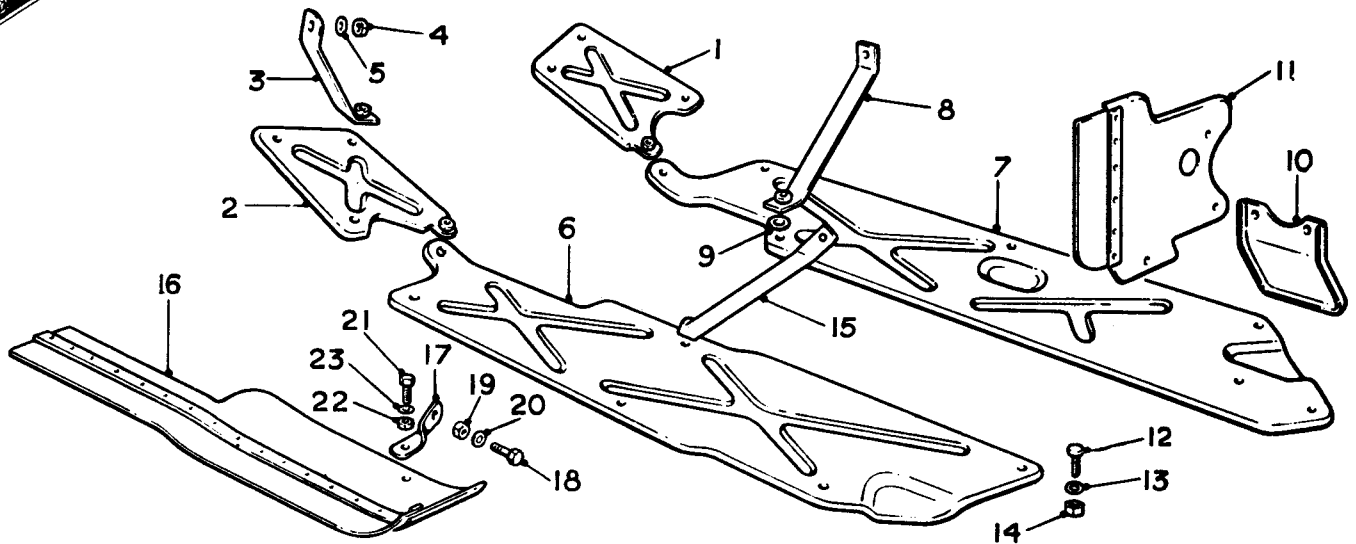

SPARES schedule

SILVER CLOUD AND BENTLEY 'S' TYPE

Ref.	Part No.	Description	No off
(1)	UE.1635	Undersheet, forward, R.H.	1
(2)	UE.1634	Undersheet, forward, L.H.	1
(3)	UE.1621	Bracket, forward undersheets	2
(4)	UA.301/Z	Nut, bracket to frame	3
(5)	UA.1251/Z	Washer, nut	3
(6)	UE.1449	Undersheet, rear, L.H.	1
(7)	UE.1717	Undersheet, rear, R.H.	1
(8)	UE.1524	Bracket, undersheet	1
(9)	UA.1252/Z	Washer	1
(10)	UE.1450	Plate, servo protection	1
(11)	UE.1712	BAFFLE PLATE, SERVO. ASSY	1
	UE.1714	Seal	1
	UE.1713	Trapping strip	1
	CS.35080/Z	Rivet	6
(12)	KC.153/Z	Setscrew	21
(13)	KB.3904/Z	Washer, setscrew	21
(14)	K.4006/Z	Nut	3
(15)	UE.1511	Stay, R.H. rear undersheet	1
		(R.C. cars only)	
(16)	UE.1933	Gearbox undersheet, assembly	1
(17)	UE.1844	Plate, attachment	1
(18)	UA.102/Z	Bolt, plate to frame	1
(19)	UA.351/Z	Nut, bolt	1
(20)	UA.1251/Z	Washer, nut	1
(21)	KC.152/Z	Screw, plate to undersheet	1
(22)	K.4307/Z	Nut, screw	1
(23)	K.4404/Z	Washer, nut	1

Silver Cloud ... LSGE-476 onwards
Silver Cloud L.W.B. ... BLC-33 onwards
Bentley "S" ... FD-41 onwards
Bentley "S" L.W.B. ... ALB-17 onwards
Continental ... FM-5 onwards

UNDERSHEETS.