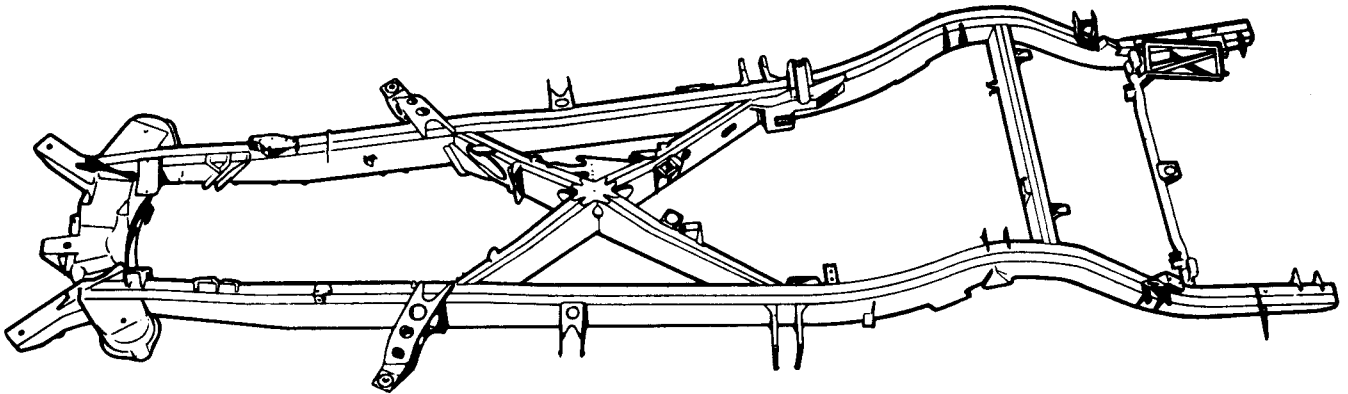

SPARES schedule

SILVER CLOUD AND BENTLEY 'S' TYPE

Part No.	Description	No off
UR.4033	FRAMEMAKERS ASSEMBLY	1
UR.4078	FRAMEMAKERS ASSEMBLY (Silver Cloud and Bentley except, L.W.B Continental and Mulliner coachbuilt	1
UR.4079	FRAMEMAKERS ASSEMBLY (L.W.B. cars only	1
UR.4076	FRAMEMAKERS ASSEMBLY	1
UR 4077	FRAMEMAKERS ASSEMBLY (Coachbuilt and Mulliner coachbuilt only	1
UR.4955	FRAMEMAKERS ASSEMBLY (Mulliner Convertible Coupe cars	1

Complete with all welded-on parts as detailed on pages N.5 - N.6

FRAME.

Silver Cloud ...	SGE.146 onwards
Silver Cloud L.W.B. ...	ALC.16, 18, 26 onwards
Bentley "S" ...	FA.338 onwards
Bentley "S" L.W.B. ...	ALB.1 onwards
Continental ...	EL.23 onwards