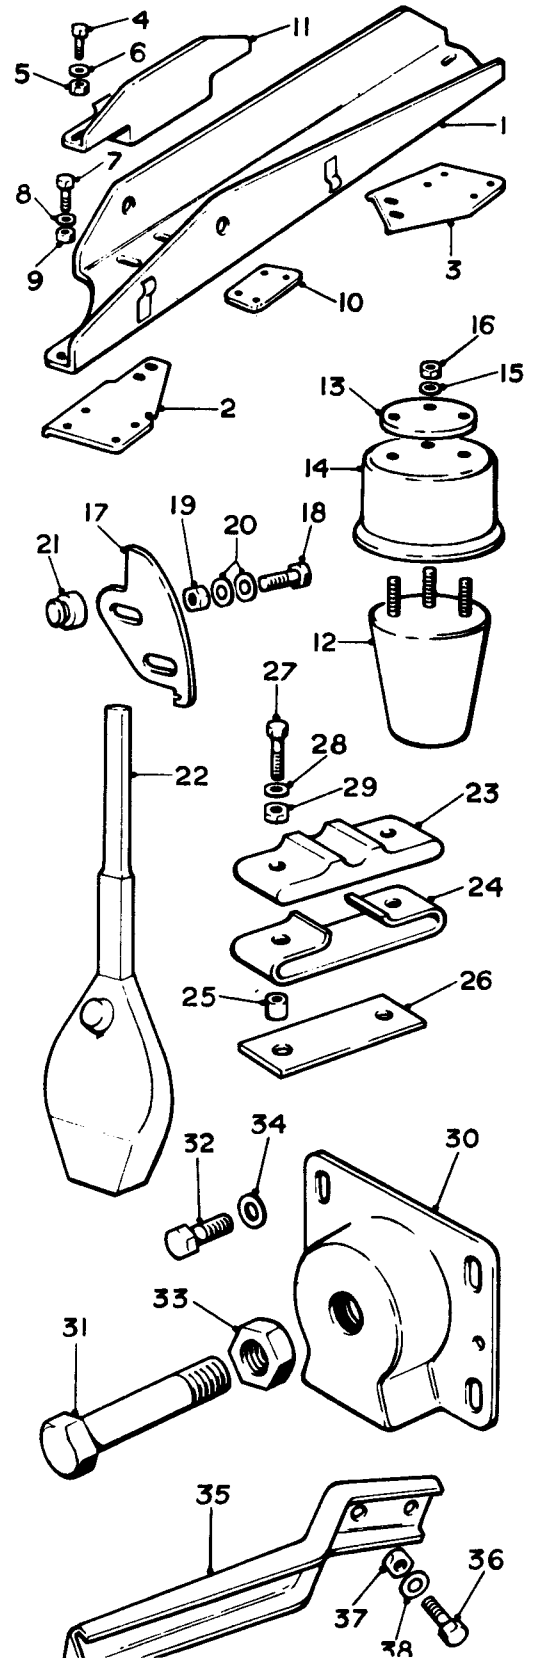

FRAME BOLTED-ON PARTS

(Not supplied as part of Framemakers assembly)