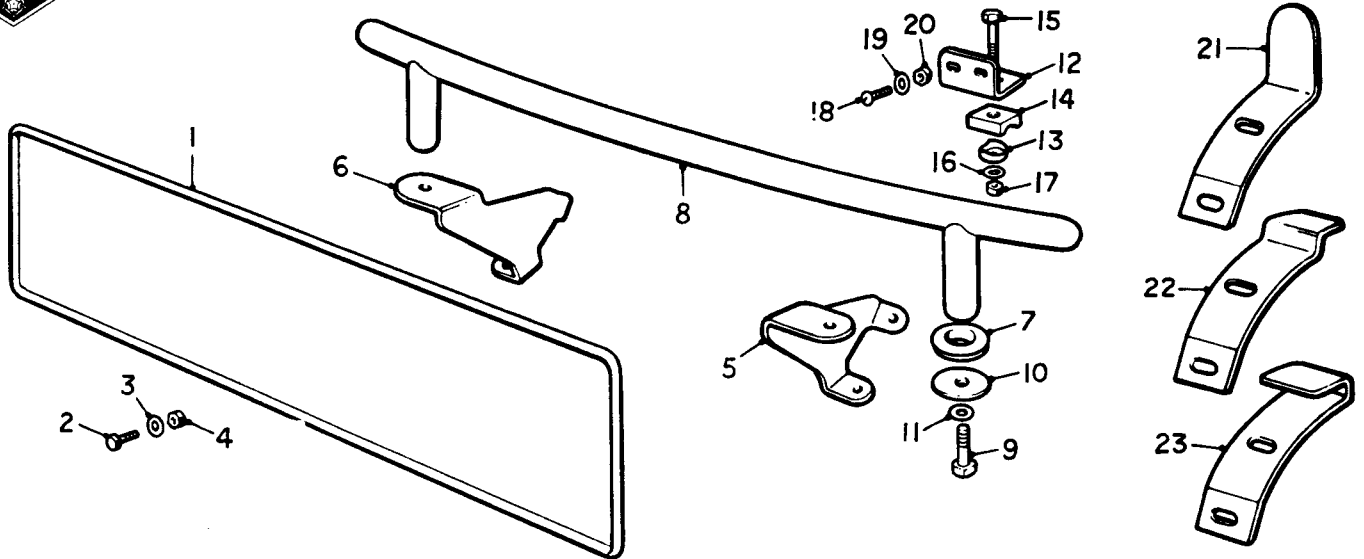

SPARES schedule

SILVER CLOUD AND BENTLEY 'S' TYPE

Ref.	Part No.	Description	No off
(1)	UD.3389 UD.3390 to UD.3414 UD.3415 to UD.3422	Front number plate Symbols, letters A—Z Symbols, numbers 1—8	1
(2)	KC.170/Z	Bolt, number plate to bracket	4
(3)	K.9006/Z	Washer, bolt	4
(4)	K.4006/Z	Nut, bolt	4
(5)	UB.1839	Bracket, badge bar, L.H.	1
(6)	UB.1840	Bracket, badge bar, R.H.	1
(7)	UB.1838 UB.1768	Grommet, bar Badge bar, assembly	2
(8)	UB.1834	Badge bar, assembly	1 } Alt.
(9)	UA.104/Z	Bolt, bar to bracket	2
(10)	UB.1772	Washer, bar to bracket	2
(11)	CS.34370/Z	Washer, bolt	2
(12)	UB.1774	Bracket, badge mounting	1
(13)	UB.1771	Washer, saddle, bracket	1
(14)	UB.1841	Washer, saddle, bracket	1
(15)	UA.109/E	Bolt, bracket to bar	1
(16)	UA.1251/E	Washer, bolt	1
(17)	UA.301/E	Nut, bolt	1
(18)	CS.30541/E CS.30542/E	Screw, .375 in., badge Screw, .500 in., badge	2 } Alt.
(19)	K.4404/E	Washer, screw	2
(20)	K.4006/E	Nut, screw	2
(21)	UB.1878	Bracket, R.A.C. badge, bumper	1
(22)	UB.1879	Bracket, AA. badge, bumper	1 } Alt.
(23)	UB.1877	Bracket, AA. badge, bumper	1 } UB.1877 only
	UB.1876	Front plate	1
	UB.1875	Distance washer	2
	CS.30543/E CS.30542/E	Screw, .625 in., badge Screw, .500 in., badge	2 } Alt.
	K.4404/E	Washer, screw	2
	K.4006/E	Nut, screw	2

FRONT NUMBER PLATE AND BADGE BAR.