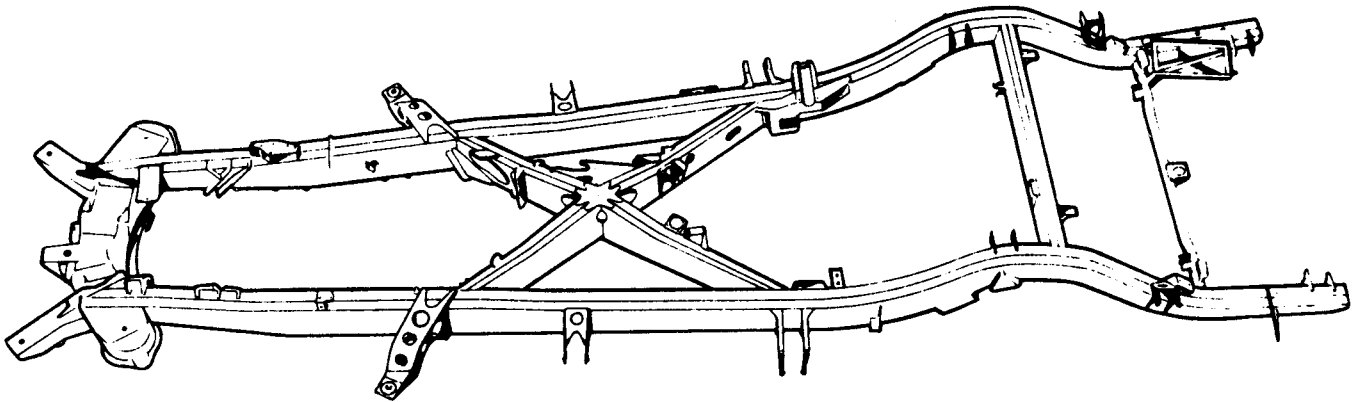

Complete with all welded-on parts as detailed on pages N.5 N.6

FRAME.

Silver Cloud ... SDD.2-66
Bentley "S" ... EG.2-88

SPARES schedule

SILVER CLOUD AND BENTLEY 'S' TYPE

Part No.	Description	No off
RH.2009	FRAMEMAKERS ASSEMBLY	
	(S/Steel)	1
RH.2010	FRAMEMAKERS ASSEMBLY	
	(Soft top)	1
	(Silver Cloud and Bentley except L.W.B., Continental and Mulliner coachbuilt)	
RH.2011	FRAMEMAKERS ASSEMBLY	
	(SYNCHRO)	1
RH.2012	FRAMEMAKERS ASSEMBLY	
	(AUTO)	1
	(Continental and Mulliner coachbuilt only)	