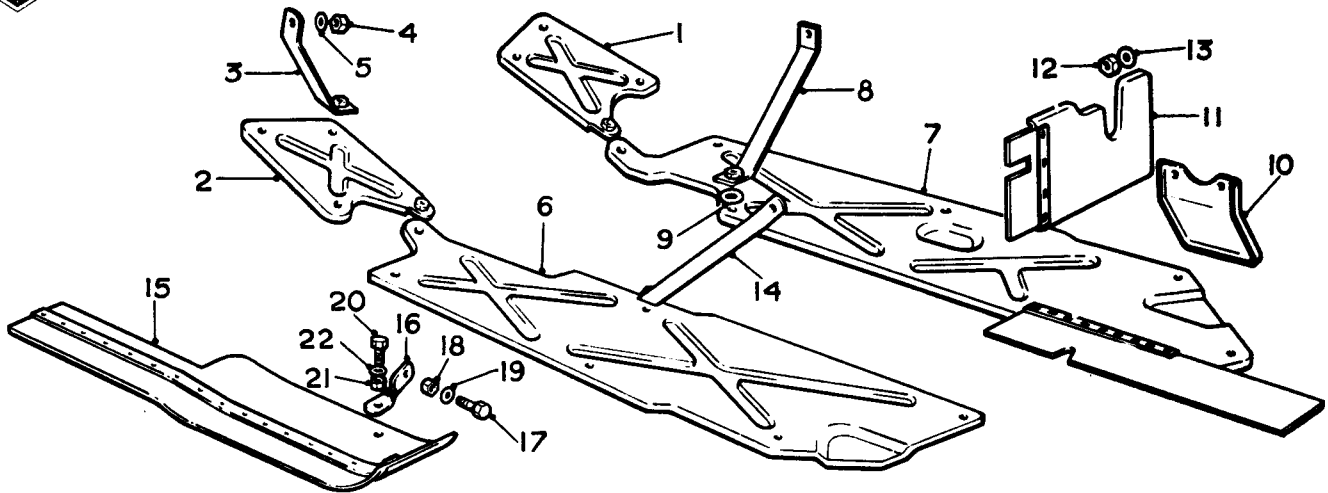

SPARES schedule

SILVER CLOUD AND BENTLEY 'S' TYPE

Ref.	Part No.	Description	No off
(1)	UE.1635	Undersheet, forward, R.H.	1
(2)	UE.1634	Undersheet, forward, L.H.	1
(3)	UE.1621	Bracket, forward undersheet	2
(4)	UA.301/Z	Nut, bracket to frame	3
(5)	UA.1251/Z	Washer	3
(6)	UE.1449	Undersheet, rear, L.H.	1
(7)	UE.1445	UNDERSHEET, REAR, R.H. ASSY	1
	UE.1447	Trapping, strip, seal	1
	UE.1448	Seal	1
	CS.35080/Z	Rivet	9
(8)	UE.1524	Bracket, undersheet	1
(9)	UA.1252/Z	Washer	1
(10)	UE.1450	Plate, servo protection	1
(11)	UE.1451	BAFFLE PLATE, SERVO, ASSY.	1
	UE.1453	Seal	1
	UE.1454	Trapping strip	1
	CS.35080/Z	Rivet	4
(12)	UA.301/Z	Nut, plate to frame	2
(13)	UA.1251/Z	Washer, nut	2
(14)	UE.1511	Stay, R.H. rear undersheet	1
		(R.C. cars only)	
(15)	UE.1933	Gearbox undersheet, assembly	1
(16)	UE.1644	Plate, attachment	1
(17)	UA.102/Z	Bolt, plate to frame	1
(18)	UA.351/Z	Nut, bolt	1
(19)	UA.1251	Washer, nut	1
(20)	KC.152/Z	Screw, plate to undersheet	1
(21)	K.4307/Z	Nut, screw	1
(22)	K.4404/Z	Washer, nut	1
		(Cars with synchromesh gearbox only)	

Silver Cloud	...	SWA—SGE-474
Silver Cloud, L.W.B.	...	ALC—BLC-32
Bentley "S"	...	AN—FD-39
Bentley "S", L.W.B.	...	ALB. I—16
Continental	...	AF—FM-4

UNDERSHEETS.