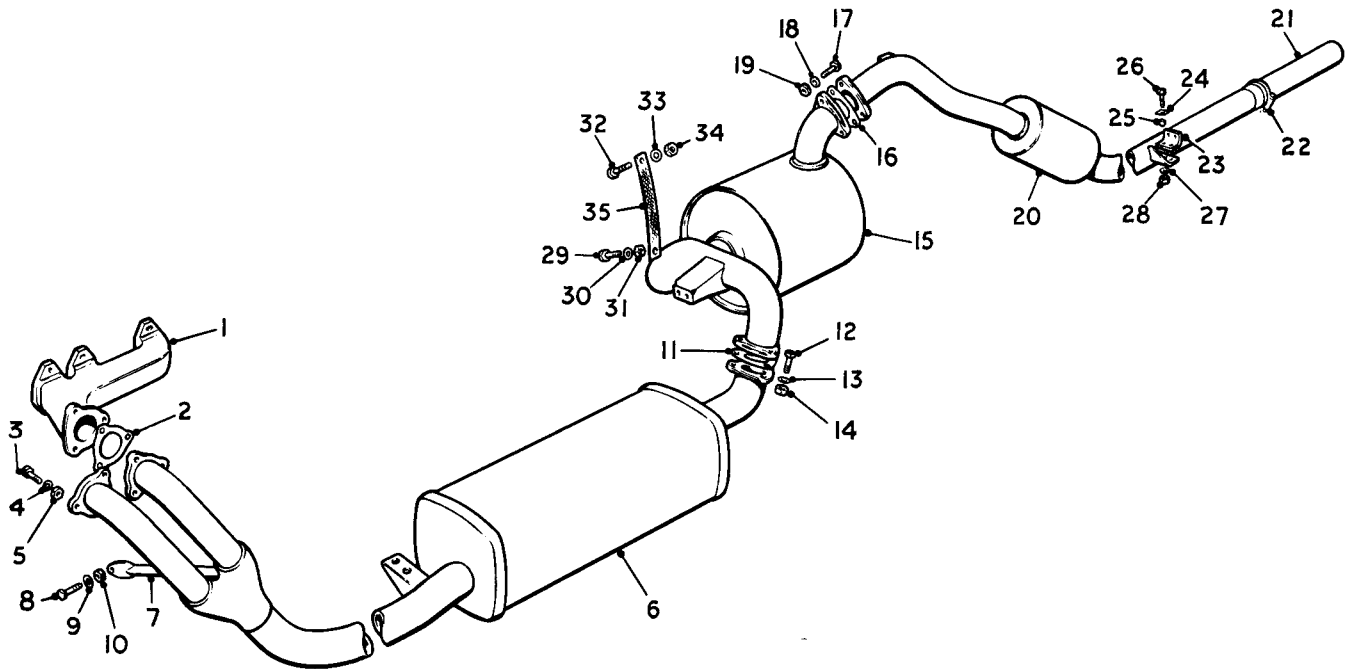

SECTION M
EXHAUST SYSTEM

Title	Assembly	Page No.
EXHAUST SYSTEM		M. 1

SPARES schedule

SILVER CLOUD AND BENTLEY 'S' TYPE

Ref.	Part No.	Description	No off	Ref.	Part No.	Description	No off
(1)	UE.364	Manifold, exhaust	2	(18)	UA.1252/Z	Washer, bolt	3
(2)	UE.1175	Joint, manifold to downtake	2	(19)	UA.302/Z	Nut, bolt	3
(3)	UA.157/Z	Bolt, downtake flanges	6	(20)	UE.3425	REAR PIPE & DAMPER BOX, ASS.	1
(4)	UA.1252/Z	Washer, bolt	6			(Not Continental)	
(5)	UA.302/Z	Nut, bolt	6		UE.3449	REAR PIPE & DAMPER BOX, ASS.	1
(6)	UE.1436	DOWNTAKES & SILENCER, ASS.	1			(Continental only)	
		(Not Continental or L.W.B.)		(21)	RE.18095	Extension, tail pipe	1
	UE.1636	DOWNTAKES & SILENCER, ASS.	1	(22)	RE.4754	Clip, extension	1
		(Continental only)				(Mulliner Continental only)	
	UE.3254	DOWNTAKES & SILENCER, ASS.	1	(23)	RE.18216	Suspension strip, rubber	4
		(L.W.B. only)		(24)	RW.1332	Holding plate	32
(7)	UE.1146	Stay, downtake to crankcase	1	(25)	E.50062	Distance-piece	16
		(Cars with auto gearbox)		(26)	UA.156/Z	Bolt, 1.125", suspension strip	13
	UE.3165	Stay, downtake to crankcase	1	(27)	UA.1252/Z	Washer, bolt	13
		(Cars with synchro gearbox)		(28)	UA.302/Z	Nut, bolt	13
(8)	UA.104/Z	Bolt, stay	2	(29)	UA.157/Z	Bolt, 1.250", suspension and earthing strip	3
(9)	UA.1251/Z	Washer, bolt	2	(30)	UA.1252/Z	Washer, bolt	6
(10)	UA.301/Z	Nut, bolt	2	(31)	UA.302/Z	Nut, bolt	3
(11)	UE.1144	Joint, flange to rear silencer	1	(32)	UA.1501/Z	Bolt, earth strip	8
(12)	UA.157/Z	Bolt, flange	3	(33)	UA.1251/Z	Washer, bolt	8
(13)	UA.1252/Z	Washer, bolt	3	(34)	K.4006/Z	Nut, bolt	8
(14)	UA.302/Z	Nut, bolt	3			Separate securing of earthing strips	
(15)	UE.3182	SILENCER, REAR, ASSEMBLY	1	(35)	UD.1669	Strip, earthing	4
(16)	UE.1683	Joint, flange, rear pipe	1		UD.1669	Strip, earthing	3
(17)	UA.157/Z	Bolt, flange	3			(Later cars)	

EXHAUST SYSTEM