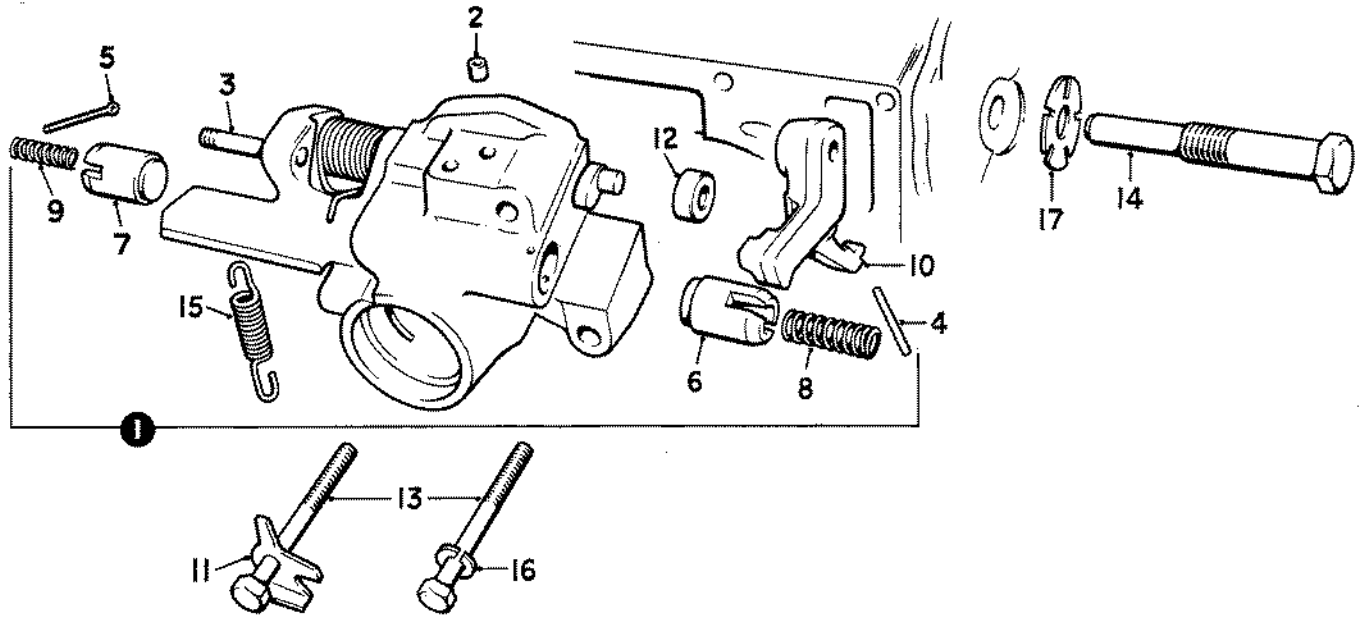

Ref.	Part No.	Description	No. off
(1)	UG.3046	BRACKET, PARKING BRAKE—ASSY.	1
(2)	UG.244	Plug, blanking	3
(3)	UG.1895	Pin, pawl	1
(4)	UG.600	Pin, dowel	1
(5)	UG.431	Pin, stop, piston	1
(6)	UG.384	Piston, parking blocker	1
(7)	UG.434	Piston, reverse blocker	1
(8)	UG.382	Spring, parking blocker piston	1
(9)	UG.338	Spring, reverse blocker piston	1
(10)	UG.327	PAWL, parking brake	1
(11)	UG.364	RETAINER, stop pin	1
(12)	UG.219	ROLLER, pawl crank	1
(13)	UA.163/R	SCREW, bracket to casing	2
(14)	UG.328	SCREW, pawl to casing	1
(15)	UG.742	SPRING, return	1
(16)	K.9009/R	WASHER, screw, bracket to casing	1
(17)	UG.156	WASHER, tab, screw, pawl	1