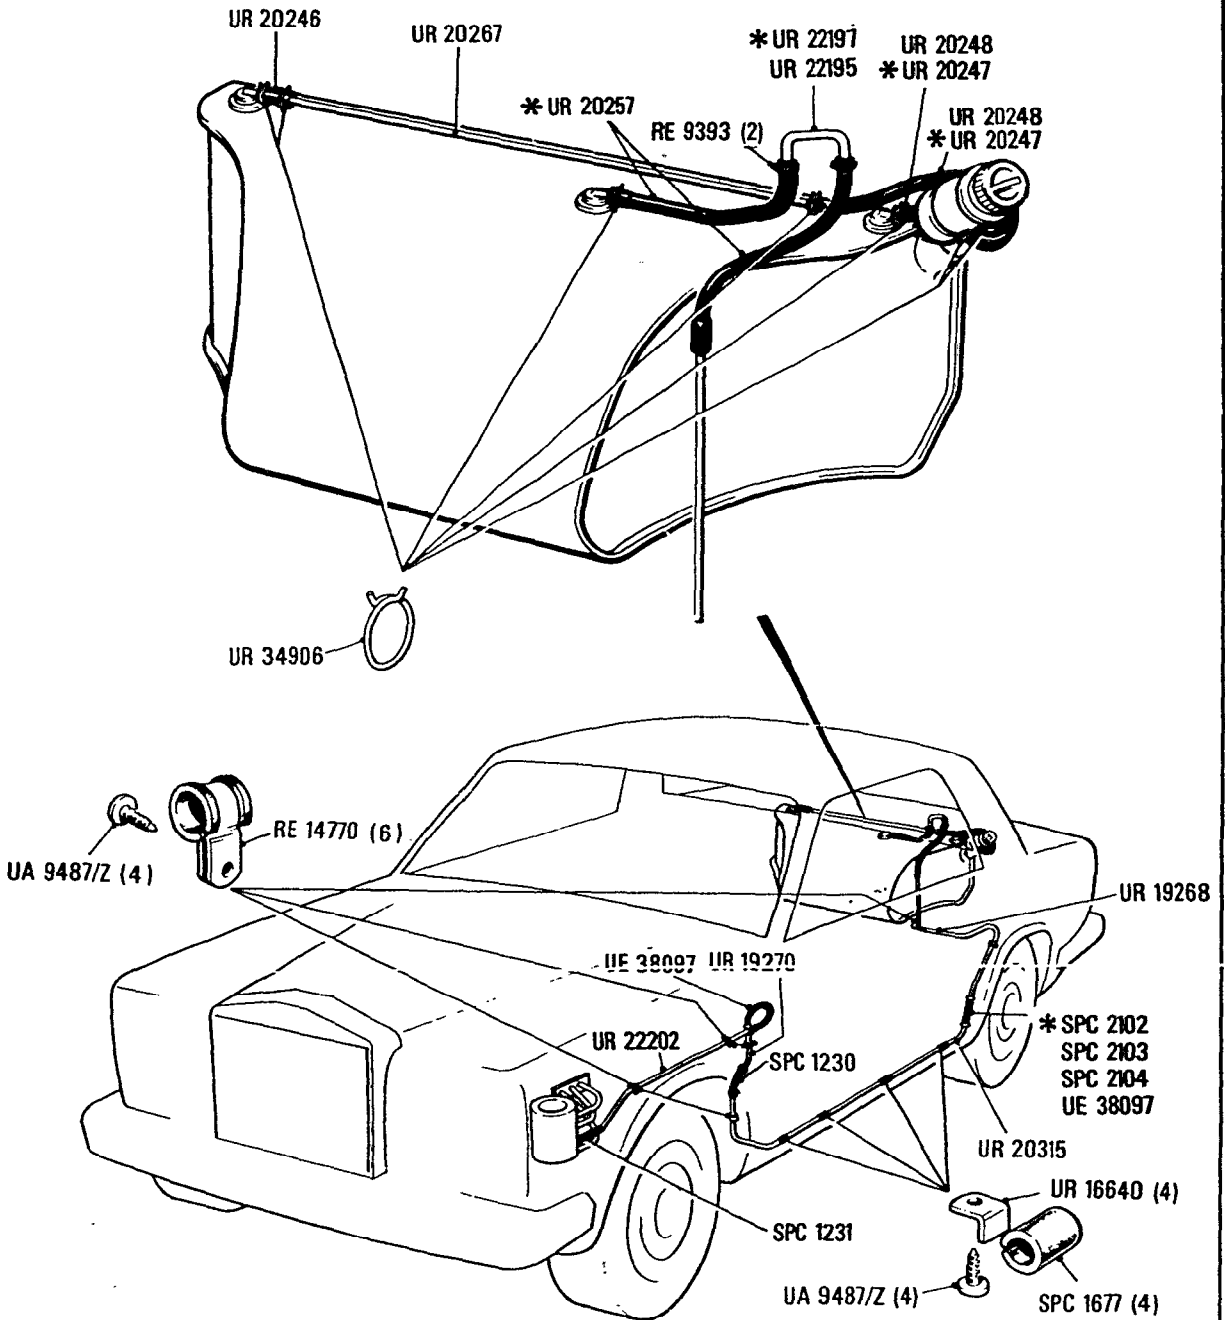

Fuel System, and Exhaust Emission Control System

Fuel Vapour Emission Control (Fuel Injection Cars for California only)

Fuel Tank, Pipes and Hoses. Cars for North America.

B10/5

Amendment 1

Page 2

Parts marked thus * refer to Additional Information panel below

◀ Left-hand ▶ Right-hand

Additional Information

- UR 20247 Required on Corniche Convertible
- UR 22195 Required on Corniche Convertible
- UR 22195 Required on Corniche Saloon
- SPC 2103 Required on Corniche Saloon
- SPC 2104 Required on Corniche Convertible
- UE 38097 Required on Silver Wraith II

Car Serial Numbers

Silver Shadow II & Bentley T2
39734, 40194 to 41601

Corniche
50271, 50386 to
SCAYD0000BCX05036

Silver Wraith II
40458 to 41648