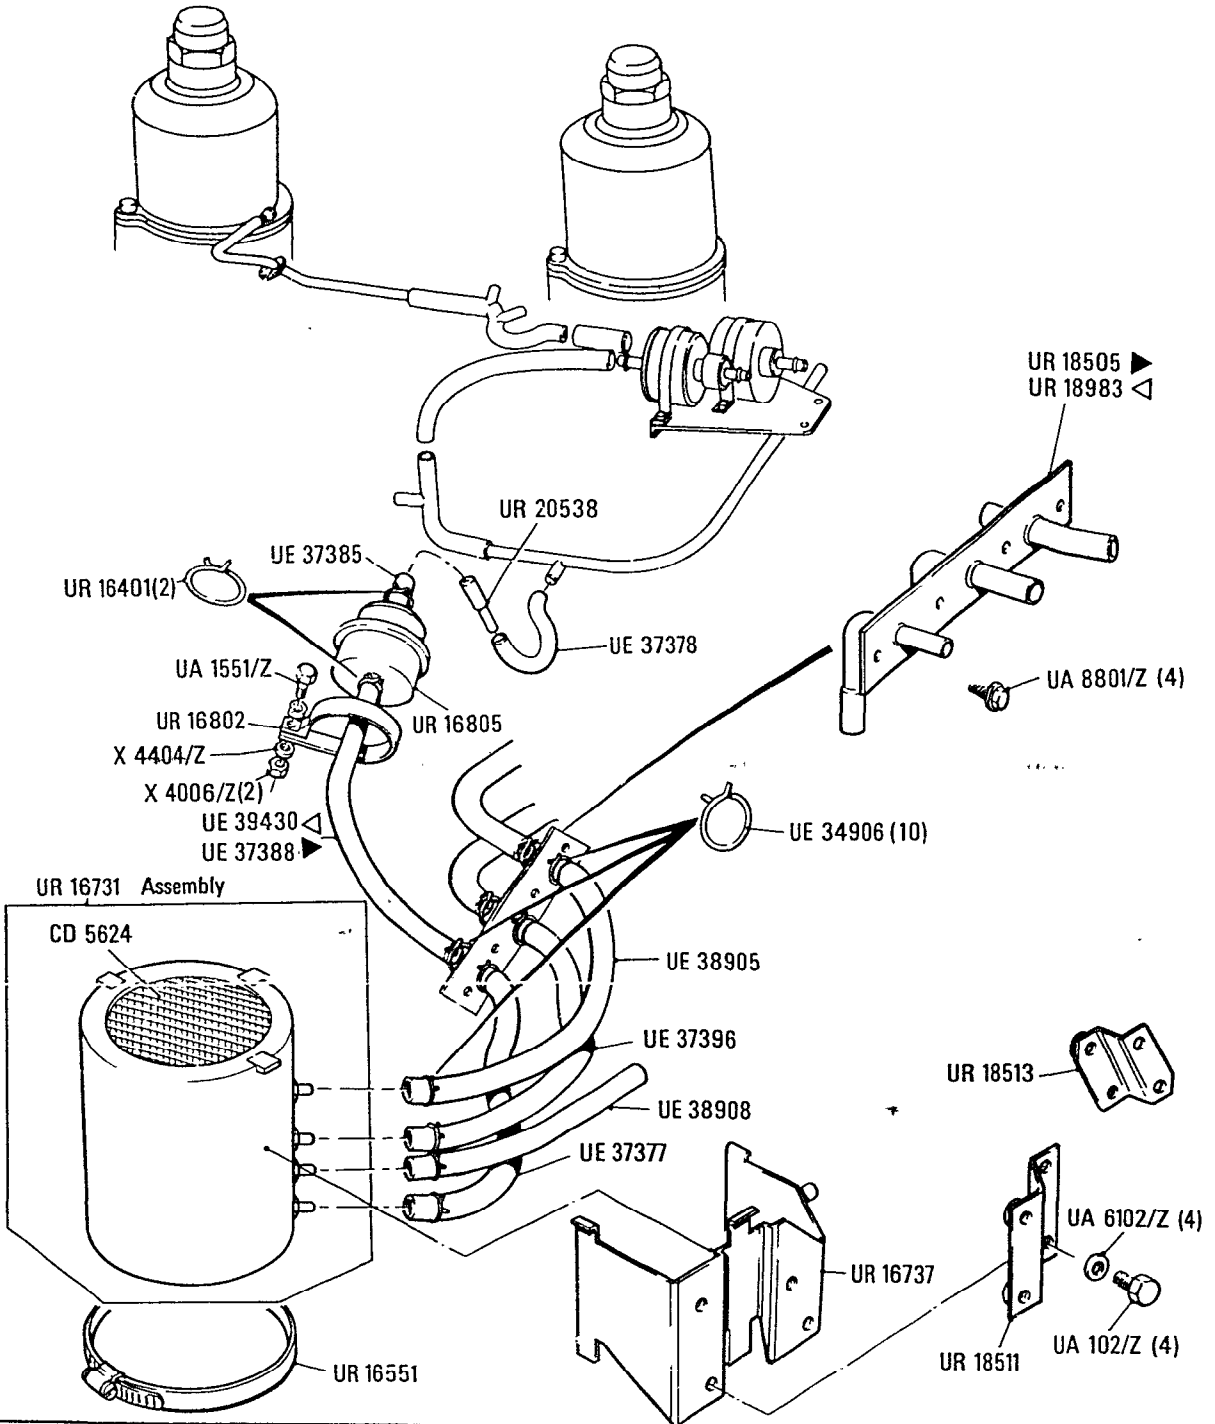

Fuel System, Carburettors and Exhaust Emission Control System

Fuel Vapour Emission Control. Filter Pipes & Hoses.
Cars for N. America, Australia and Japan.

Parts marked thus * refer to Additional Information panel below

◁ Left-hand ▶ Right-hand

Additional Information

Car Serial Numbers

Silver Shadow II & Bentley T2
30001 to 40491 except 39734

Silver Wraith II
40457 to 41648