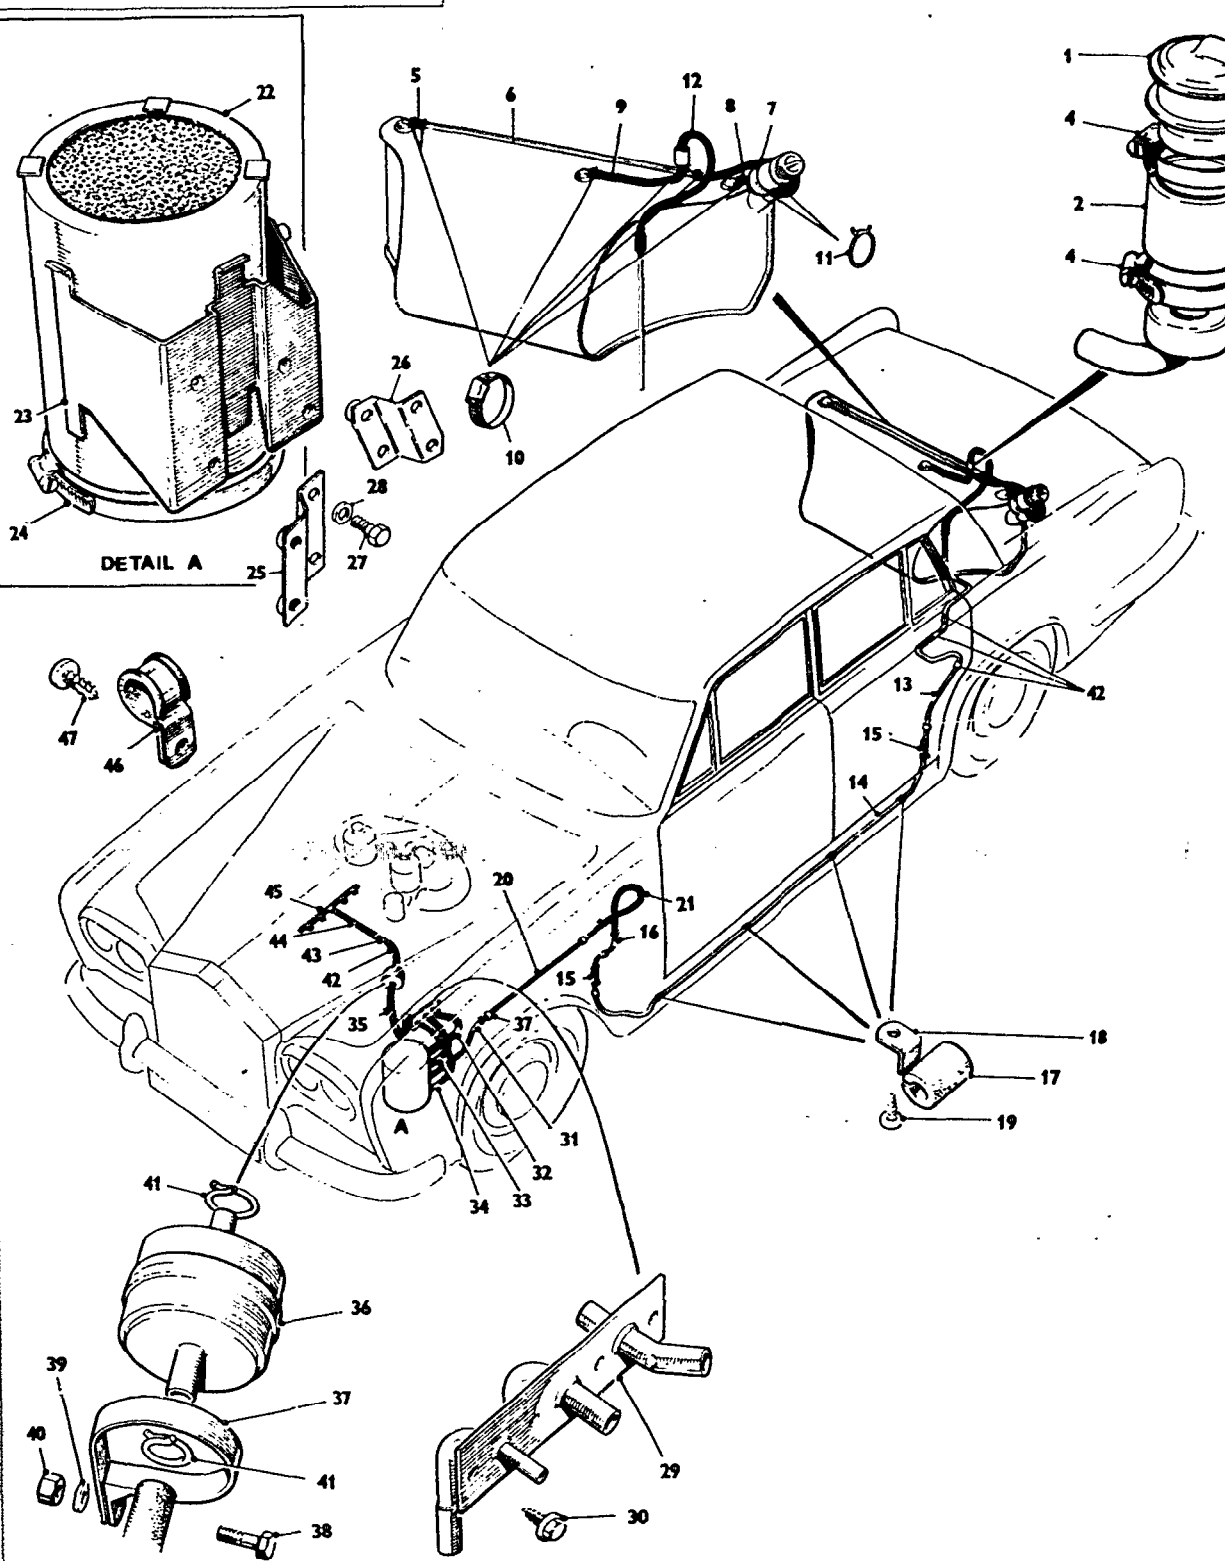

ROLLS-ROYCE
BENTLEY

CARBURETTOR and FUEL SYSTEM

FUEL VAPOUR EMISSION CONTROL
(NORTH AMERICAN CARS)

B 10/2

Amendment 1

CAR SERIAL NOS

STANDARD CARS	25565 to 26700
COACHBUILT CARS	25958 to 26705
LWB CARS	25596 to 26696