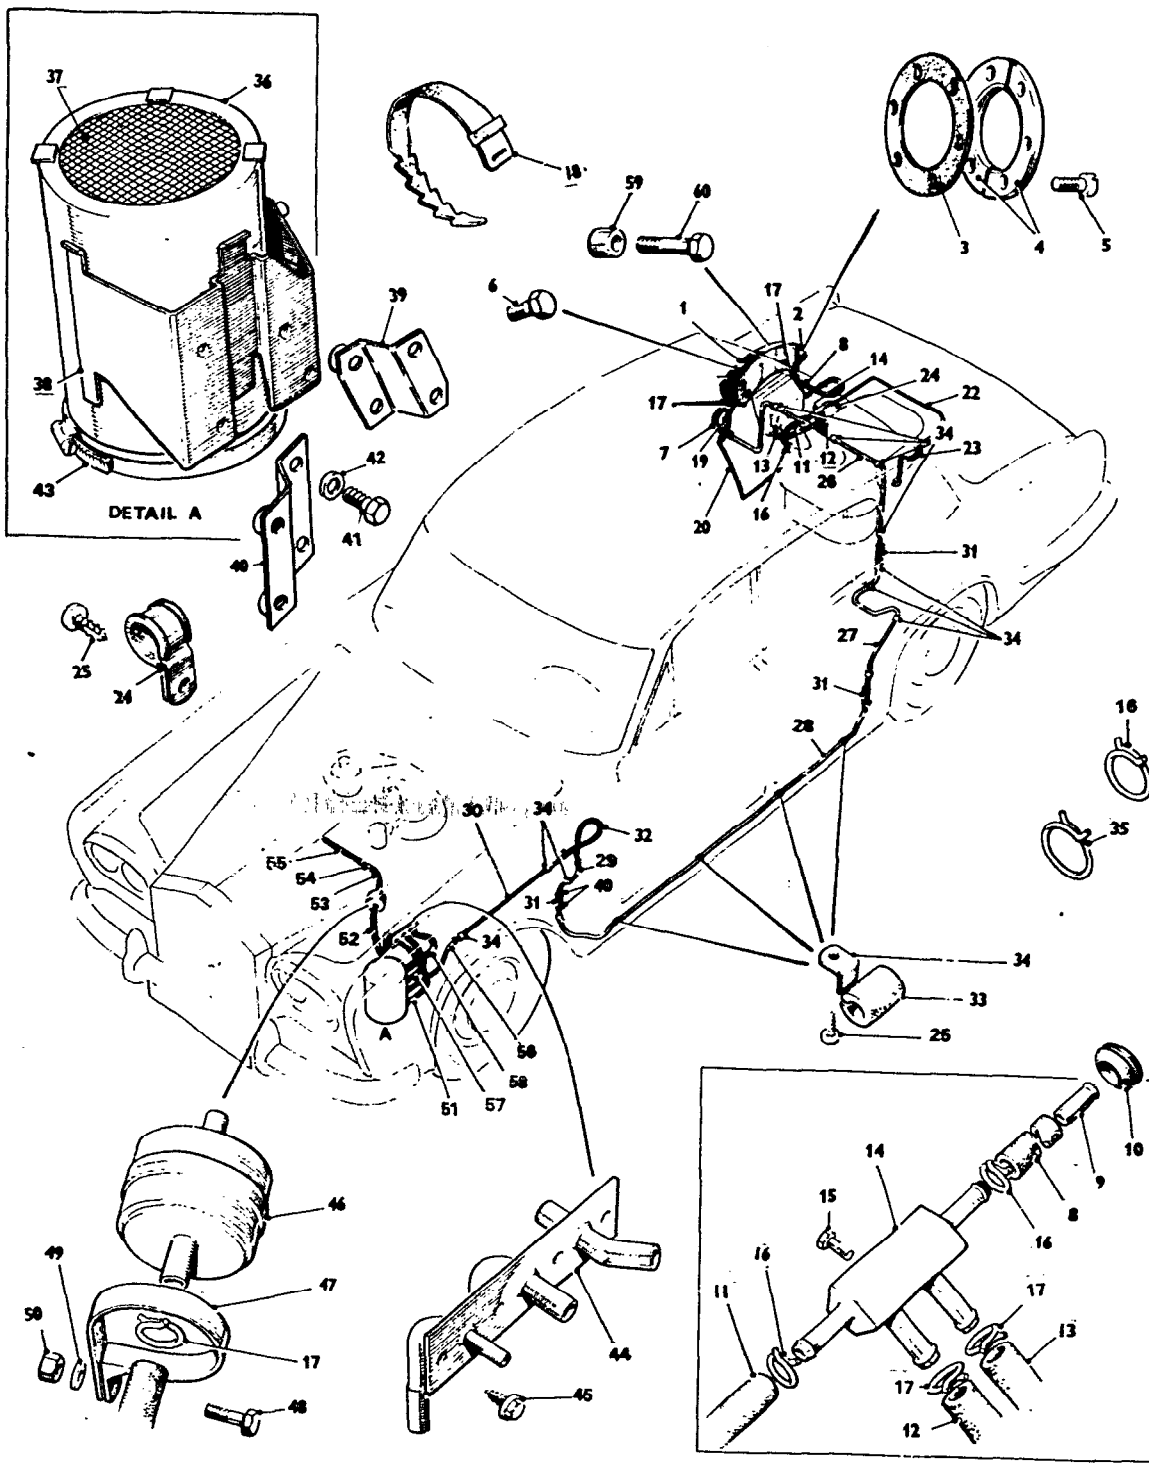

ROLLS-ROYCE

BENTLEY

CARBURETTOR AND FUEL SYSTEM
FUEL VAPOUR EMISSION CONTROL

B10/1

CARBURETTOR and FUEL SYSTEM

FUEL VAPOUR EMISSION CONTROL

Ref.	Part No.	Description	No. off	Remarks
	UR 29266	TANK-Fuel Trap and Valve Assembly	1	
1	UR 19193	TANK-Fuel Trap Assembly	1	Required on cars destined for N America
2	PH 2526	RELIEF VALVE Assembly	1	Canada and Japan
3	UR 17187	GASKET-Pressure Relief Valve	2	
4	UP 17093	STIFFENER-Pressure Relief Valve	2	
5	X 1907/Z	SETSCREW-Pressure Relief Valve	6	
6	UA 1501/Z	SETSCREW-Fuel Trap	3	
7	SP 1678	HOSE-Vent Fuel Trap to Boot Pipe	1	
8	UE 38908	HOSE-Vent Relief Valve	1	
9	UA 16570	TUBE-Vent Relief Valve to Filler Box	1	
10	UR 16584	GROMMET-Fuel Filler Box	1	
11	SPC 1588	HOSE-Vent-Forward-Fuel Tank to Pipe Adaptor	1	Required on cars destined for N America
12	UE 37397	HOSE-Vent-Rear-Fuel Tank to Pipe Adaptor	1	Canada and Japan
13	UE 38908	HOSE-Vent-Filler Neck to Pipe Adaptor	1	
14	UR 19195	ADAPTOR-Vent Pipe Assembly	1	
15	UA 1501/Z	SETSCREW-Adaptor	1	
-	UR 16510	HOSE-Vent-Forward-Fuel Tank to Pipe Adaptor	1	Required on cars other than those destined for N America
-	UR 16509	HOSE-Vent-Rear-Fuel Tank to Pipe Adaptor	1	Canada and Japan
-	UR 16508	HOSE-Vent-Filler Neck to Pipe Adaptor	1	
-	UR 16592	ADAPTOR-Vent Pipe Assembly	1	
-	UA 1501/Z	SETSCREW-Adaptor	1	
16	UR 16401	CLIP-Hose-Fuel Trap	2	
17	UE 34906	CLIP-Hose-Fuel Trap	4	
18	UA 6008	CLIP-Hose-Fuel Trap	2	Required on cars destined for N America
19	SPC 1678	HOSE-Anti-Spillage Pipe to Fuel Trap	1	Canada and Japan
20	UR 19274	PIPE-Anti-Spillage-Fuel Trap to Boot Floor	1	
21	UR 19273	PIPE-Anti-Spillage-Adaptor to Boot Floor	1	
22	SPC 1429	HOSE-Connecting-Anti Spillage Pipes	1	
23	SPC 1232	HOSE-Anti Spillage Pipe to Adaptor	1	
24	PE 14770	CLIP-Retaining-Anti Spillage	21	
25	UA 9487/Z	DRILL SCREW	25	
26	UR 19267	PIPE-Fuel Trap to Boot	1	
27	UR 19268	PIPE-Boot to Sill	1	
28	UR 19269	PIPE-Sill	1	
-	UR 19271	PIPE-Sill	1	LWB Cars
29	UR 19270	PIPE-Sill to Engine Compartment	1	
30	UR 19272	PIPE-Engine Compartment	1	
31	SPC 1230	HOSE-Connecting-Vent Pipes	3	
32	UE 38097	HOSE-Connecting-Vent Pipes	1	
33	SPC 1677	PROTECTOR-Pipe	4	
34	UR 16640	BRACKET-Retaining-Pipe	4	
35	UE 34906	CLIP-Corbin-Hose	8	
36	UR 16731	CANISTER-Evaporative Loss Control Assembly	1	
37	CD 5624	FILTER-Canister Evaporation Loss	1	
38	UR 16737	MOUNTING BRACKET-Assembly	1	
39	UR 18513	BRACKET-Front-Valance to Canister Bracket	1	
40	UR 18511	BRACKET-Rear-Valance to Canister Bracket	1	
41	UA 102/Z	BOLT-Front and Rear Brackets	4	
42	UA 6102/Z	WASHER-Bolt	4	
43	UR 16551	CLIP-Jubilee-Canister Bracket	2	
44	UR 18983	PIPES-and Plate Adaptor Assembly	1	
45	UA 8801/Z	DRILL SCREW	4	
46	UR 16805	FILTER-In Line AC Delco	1	
47	UR 16802	CLIP-Filter to Mounting Bracket	2	

B 10/1

CAP SERIAL NOS

STANDARD CARS: 22118 to 25564
COACHBUILT CARS: 21729, 21998, 22583 to 25957
LWB CARS: 22073 to 25595
CARS FITTED WITH EXHAUST EMISSION CONTROL

STANDARD CARS: 9001 to 26700
COACHBUILT CARS: 9040 to 26705
LWB CARS: 9067 to 26696
CARS NOT FITTED WITH EXHAUST EMISSION CONTROL