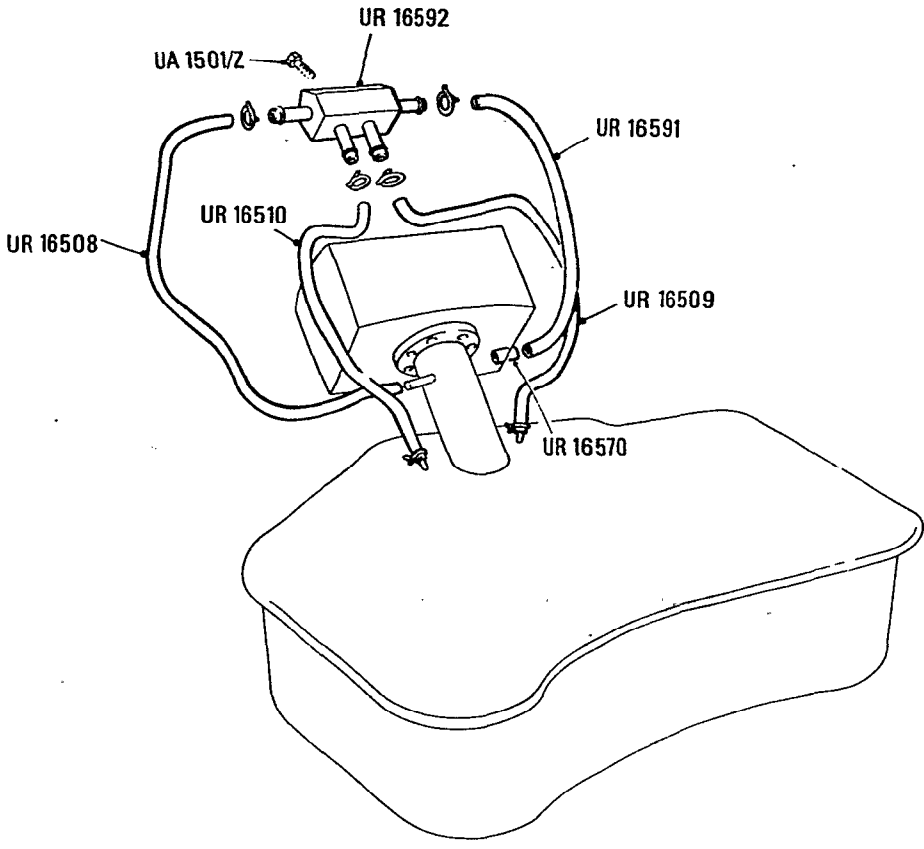

Parts marked thus * refer to Additional Information panel below

◀ Left-hand ▶ Right-hand

Additional Information

Car Serial Numbers

14674 onwards
LH Drive cars for West European
Countries
14674 to 31881