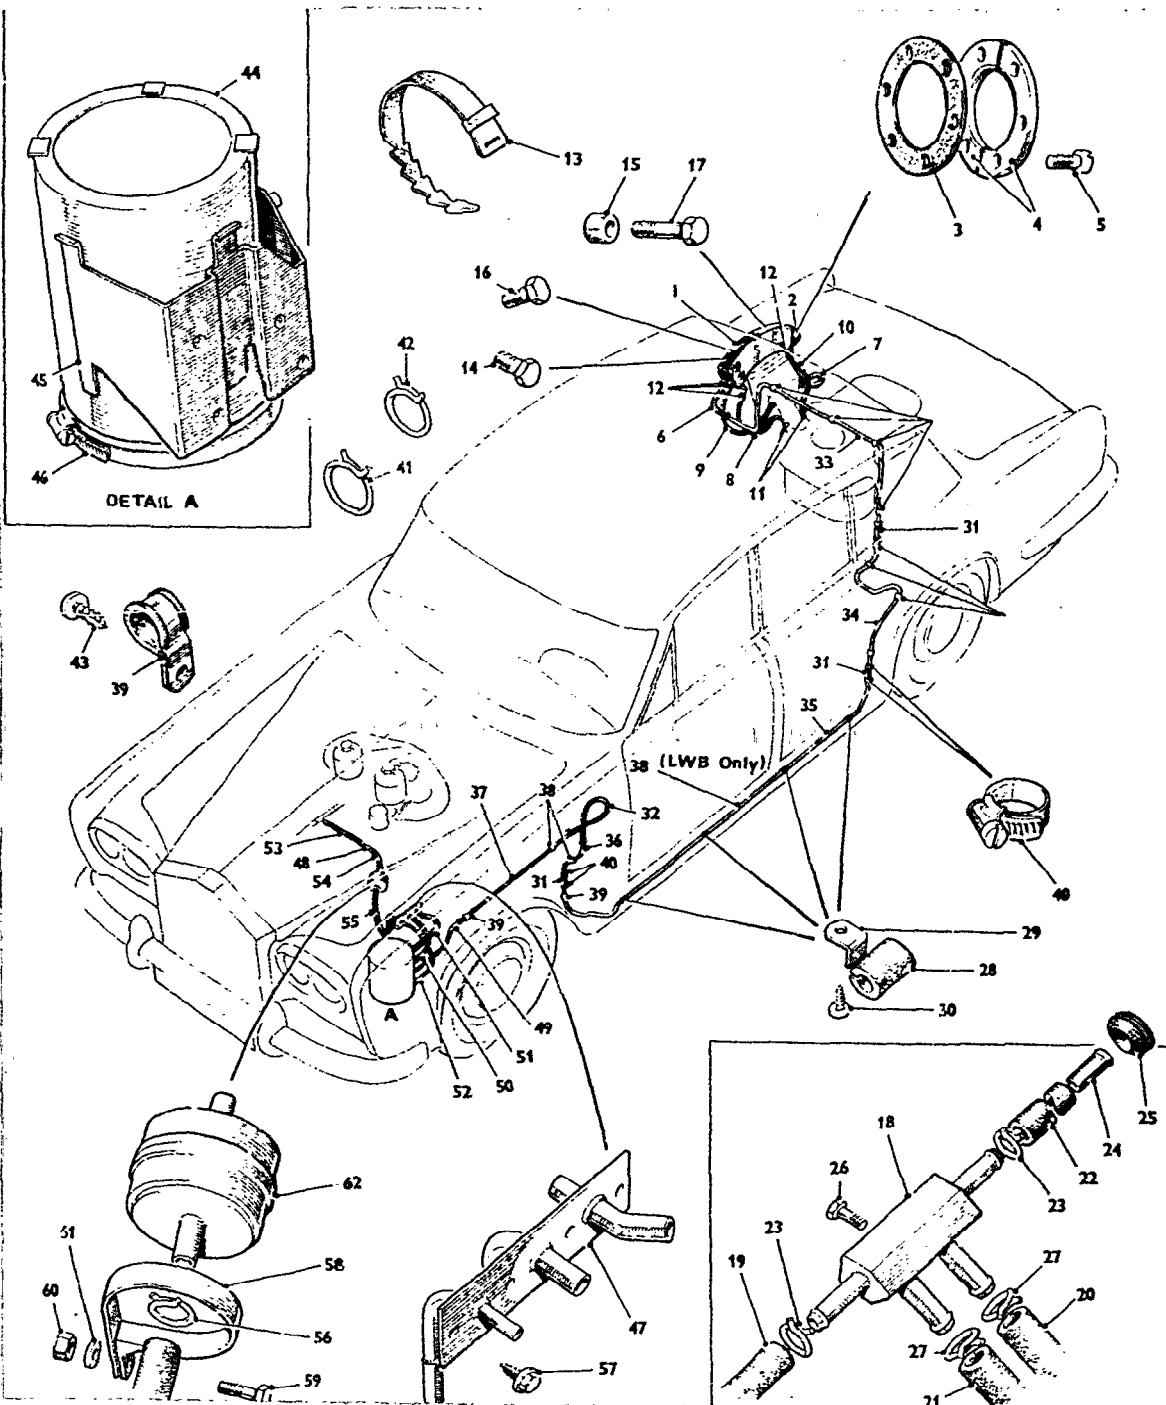

BENTLEY

Ref.	Part No.	Description	No. off	Remarks
44	UR 16731	CANNISTER-Evap Loss Control Assembly	1	
-	CD 5624	FILTER-Canister-Evap Loss	1	
45	UR 16737	BRACKET-Mounting Assembly	1	
46	UR 16551	CLIP-Jubilee-Canister to Bracket	2	
47	UR 16795	PIPES and PLATE-Assembly Adaptor	1	
48	UR 16801	RESTRICTOR-Gulp Valve to Filter	1	
49	UE 37390	HOSE-Canister to Breather	1	Required on Cars Destined for USA and CANADA
50	UE 37396	HOSE-Canister to Adaptor	1	
51	UE 37395	HOSE-Canister to Adaptor	1	
52	UE 37377	HOSE-Canister to Adaptor	1	
53	UE 37380	HOSE-Restrictor to Gulp Valve	1	
54	UE 37850	HOSE-Restrictor to Filter	1	
55	UE 37388	HOSE-Filter to Adaptor-Purge Line	1	
56	UR 16401	CLIP-Hose-In-Line Filter	2	
57	UA 8801/Z	DRILL SCREW	4	
58	UR 16802	CLIP-Filter to Mounting Bracket	1	
59	UA 1502/Z	BOLT-Clip to Mounting Bracket	1	
60	X 4006/Z	NUT-Clip to Mounting Bracket	1	
61	X 4404/Z	WASHER-Clip to Mounting Bracket	2	
62	UR 16805	FILTER-In-Line-A C Delco	1	
AS ABOVE EXCEPT:				
UR 18505	PIPES and PLATE Assembly Adaptor	1	Required on Cars Destined for USA and CANADA	
UE 38908	HOSE-Canister to Breather	1		
UE 38905	HOSE-Canister to Adaptor	1		
UR 181513	BRACKET-Assembly-Front-Valance to Canister Bracket	1		
UR 181511	BRACKET Assembly-Rear-Valance To Canister Bracket	1		
UA 102/Z	SETScrew-Front and Rear Brackets to Canister Brackets	4		
UA 6102/Z	WASHER-Setscrew	4		
<u>CAR SERIAL NOS</u>				
STANDARD CARS:19629 to 20754				
COACHBUILT CARS:17515 to 20170				
AS ABOVE EXCEPT:				
46	UR 18983	PIPES and PLATE Assembly-Adaptor	1	Required on Cars Destined for USA and CANADA
52	SPC 1234	HOSE-Restrictor to Six Way Vacuum Pipe	1	
54	UE 39430	HOSE-Filter to Adaptor-Purge Line	1	
<u>CAR SERIAL NOS</u>				
STANDARD CARS: 20755 to 22117				
COACHBUILT CARS: 20171 to 22582				
LWB CARS: 20628 to 22073				