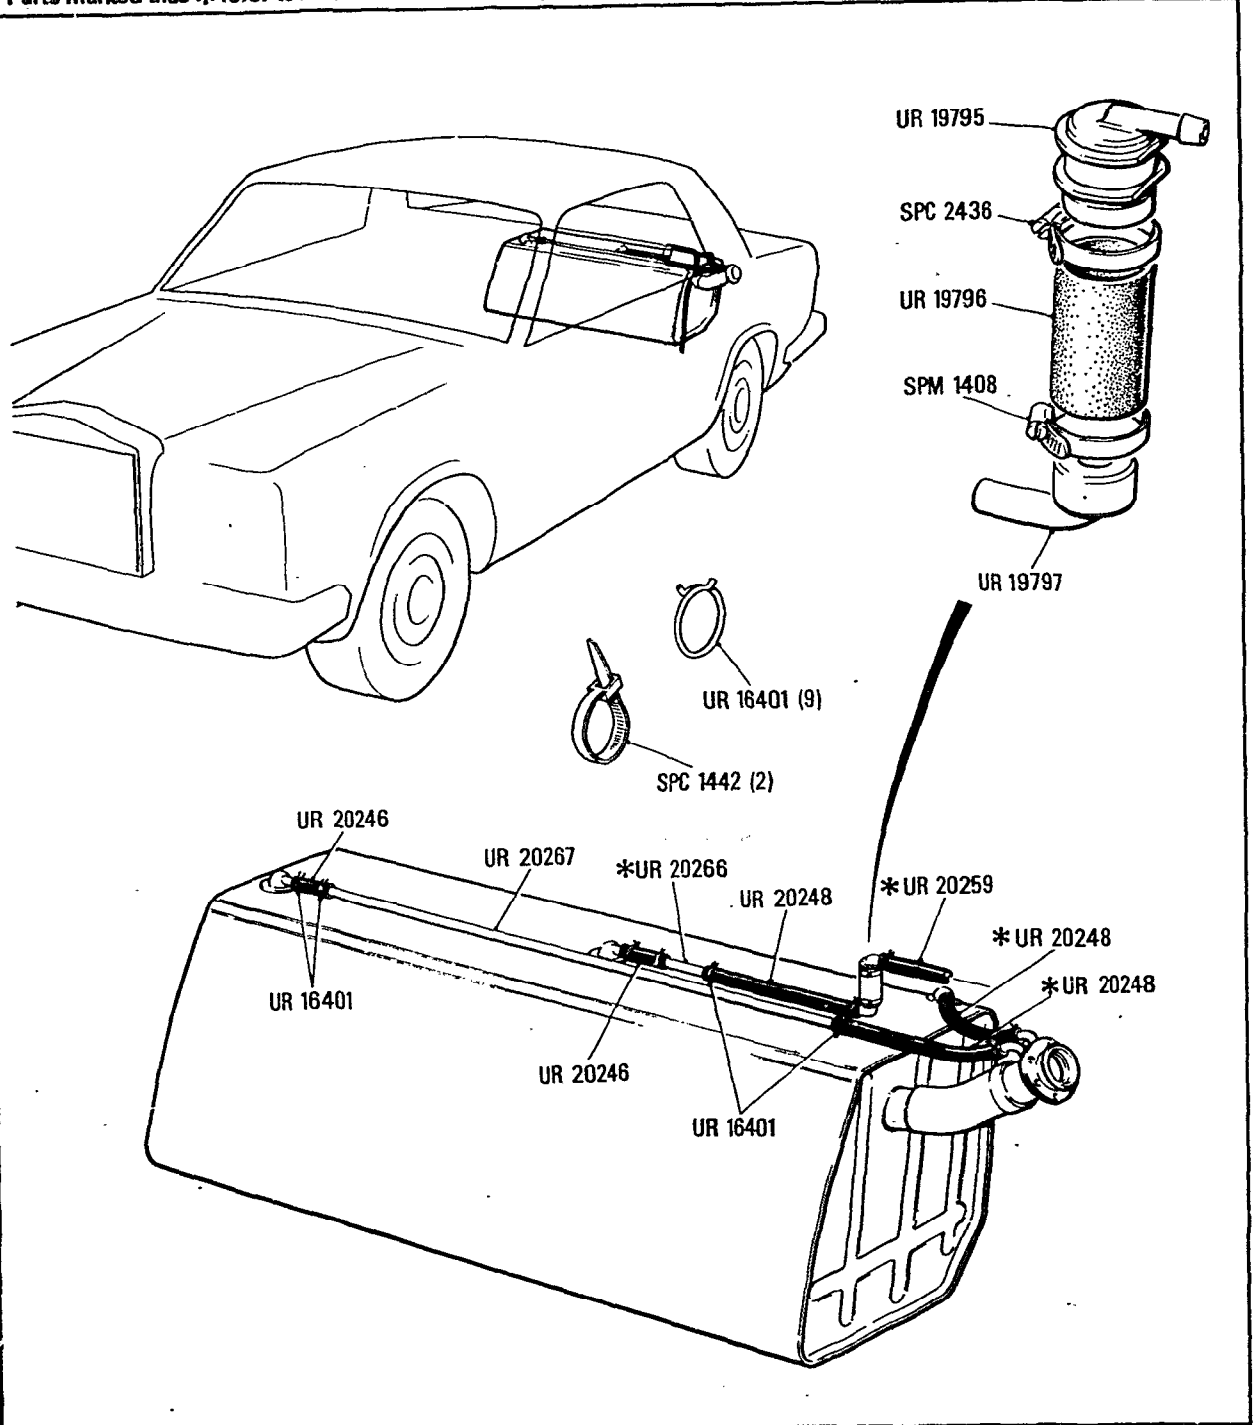

Parts marked thus * refer to Additional Information panel below

◀ Left-hand ▶ Right-hand

Additional Information

Car Serial Numbers

*UR 20259 Required for Saloons
UR 20258 Required for Convertibles
*UR 20248 Required for Saloons
UR 20247 Required for Convertibles
*UR 20266 } Not required on Convertibles
UR 20246 }

50003 onwards