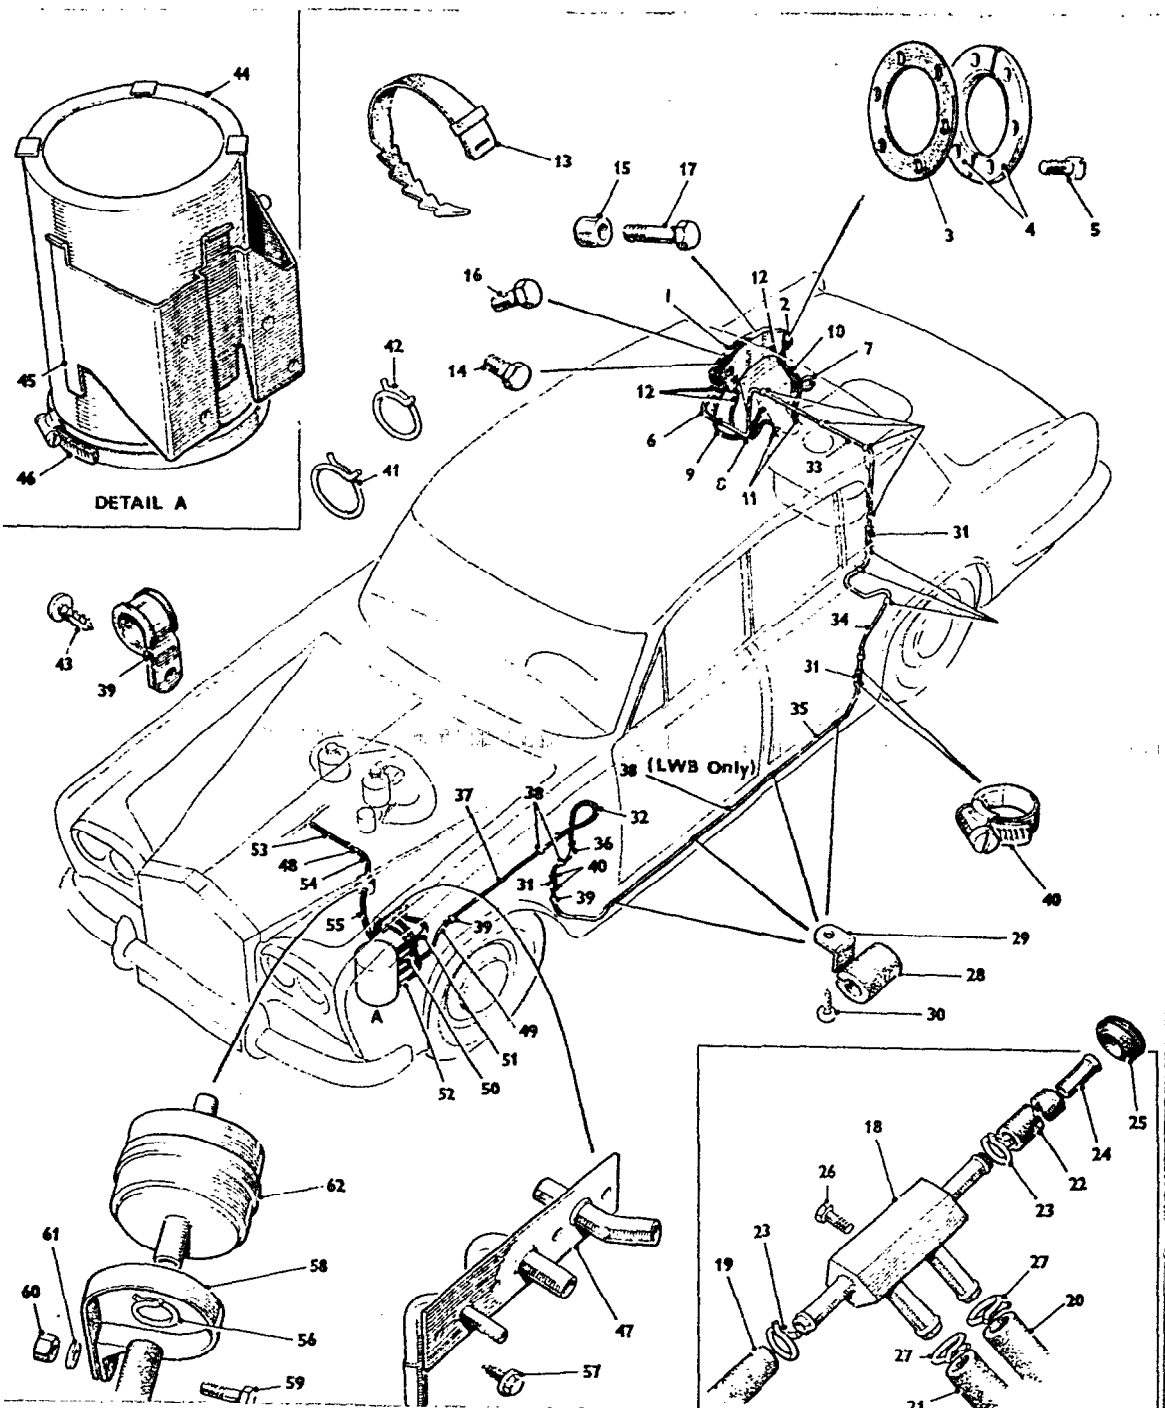

ROLLS-ROYCE

BENTLEY

CARBURETTOR and FUEL SYSTEM
FUEL VAPOUR EMISSION CONTROL

B10
Amendment 6

Ref.	Part No.	Description	No. off	Remarks
-	UR 17353	TANK-Fuel Trap and Valve Assembly	1	
1	UR 16555	TANK-Fuel Trap Assembly	1	
2	RH 2526*	RELIEF VALVE-Assembly	1	
3	UR 17187	GASKET-Pressure Relief Valve	2	
4	UR 17093	STIFFENER-Pressure Relief Valve	2	
5	X 1907/Z	SETSCREW-Pressure Relief Valve	6	
6	UE 37389	HOSE-Vent-Fuel Trap to Boot Pipe	1	Other than D/Head Coupe Cars
	UE 37392	HOSE-Vent-Fuel Trap to Boot Pipe	1	D/Head Coupe Cars
7	UE 37393	HOSE-Vent-Relief Valve	1	
8	UE 37402	HOSE-Vent-Forward-Petrol Tank	1	Required on All Cars
9	UE 37392	HOSE-Vent-Filler Neck	1	Destined for USA and CANADA
10	UE 37400	HOSE-Vent-Rear-Petrol Tank	1	
11	UR 16401	CLIP-Hoses-Fuel Trap	2	
12	UE 34906	CLIP-Hoses-Fuel Trap	4	
13	UA 6008	CLIP-Hose-Vent-Fuel Trap	2	
14	UA 1501/Z	SETSCREW-2 BA	3	Other than D/Head Coupe Cars
15	UR 16877	DISTANCE PIECE-Fuel Trap	1	
16	UA 1501/Z	SETSCREW-2 BA	2	Drop Head Coupe Cars
17	UA 1503/Z	SETSCREW-2 BA	1	
18	UR 16592	ADAPTOR-Vent Pipes Assembly	1	
19	UR 16508	HOSE-Vent-Filler Neck to Adaptor	1	
20	UR 16509	HOSE-Vent-Tank-Rear	1	
21	UR 16510	HOSE-Vent-Tank-Front	1	Required on All Cars Other Than Those Destined for USA and CANADA
22	UR 16591	HOSE-Vent-Filler Box to Adaptor	1	
23	UR 16401	CLAMP-Hoses	4	
24	UR 16570	TUBE-Vent-Fuel Trap to Filler Box	1	
25	UR 16584	GROMMET-Petrol Filler Box	1	
26	UA 1501/Z	SETSCREW-Adaptor to Luggage Floor Diaphragm	1	
27	UE 24906	CLIP-Hoses	4	
28	UR 16639	PROTECTOR-Pipes-Vent	4	
29	UR 16640	BRACKET-Retaining Pipes	4	
30	UA 9487/Z	DRILL SCREW	4	
31	UE 37384	HOSE-Vent Pipes	3	
32	UE 37392	HOSE-Vent	1	
33	UR 16646	PIPE-Fuel Trap to Boot	1	Other than Drop Head Coupe Cars
-	UR 17048	PIPE-Vent-Fuel Trap to Boot	1	Drop Head Coupe Cars
34	UR 16647	PIPE-Boot to Sill	1	
35	UR 16648	PIPE-Sill	1	Other Than LWB Cars
36	UR 16649	PIPE-Sill to Engine Compartment	1	LWB Cars Only
37	UR 16650	PIPE-Engine Compartment To Wing	1	
38	UR 16651	PIPE-Sill	1	
39	RE 25677	CLIP-Pipe	11	Other Than Drop Head Coupe Cars
-	RE 25677	CLIP-Pipe	9	Drop Head Coupe Cars
40	RE 8054	CLIP-Jubilee-Hose	4	
41	UE 34906	CLIP-Hose	8	
42	UR 16401	CLIP-Hose-Fuel Trap to Petrol Tank	8	
43	UA 9487/Z	DRILL SCREW-Hose	11	

B10
Amendment 4

CAR SERIAL NOS

STANDARD CARS: 9001 to 22117

COACHBUILT CARS: 9770 to 21728

LWB CARS: 9067 to 22072