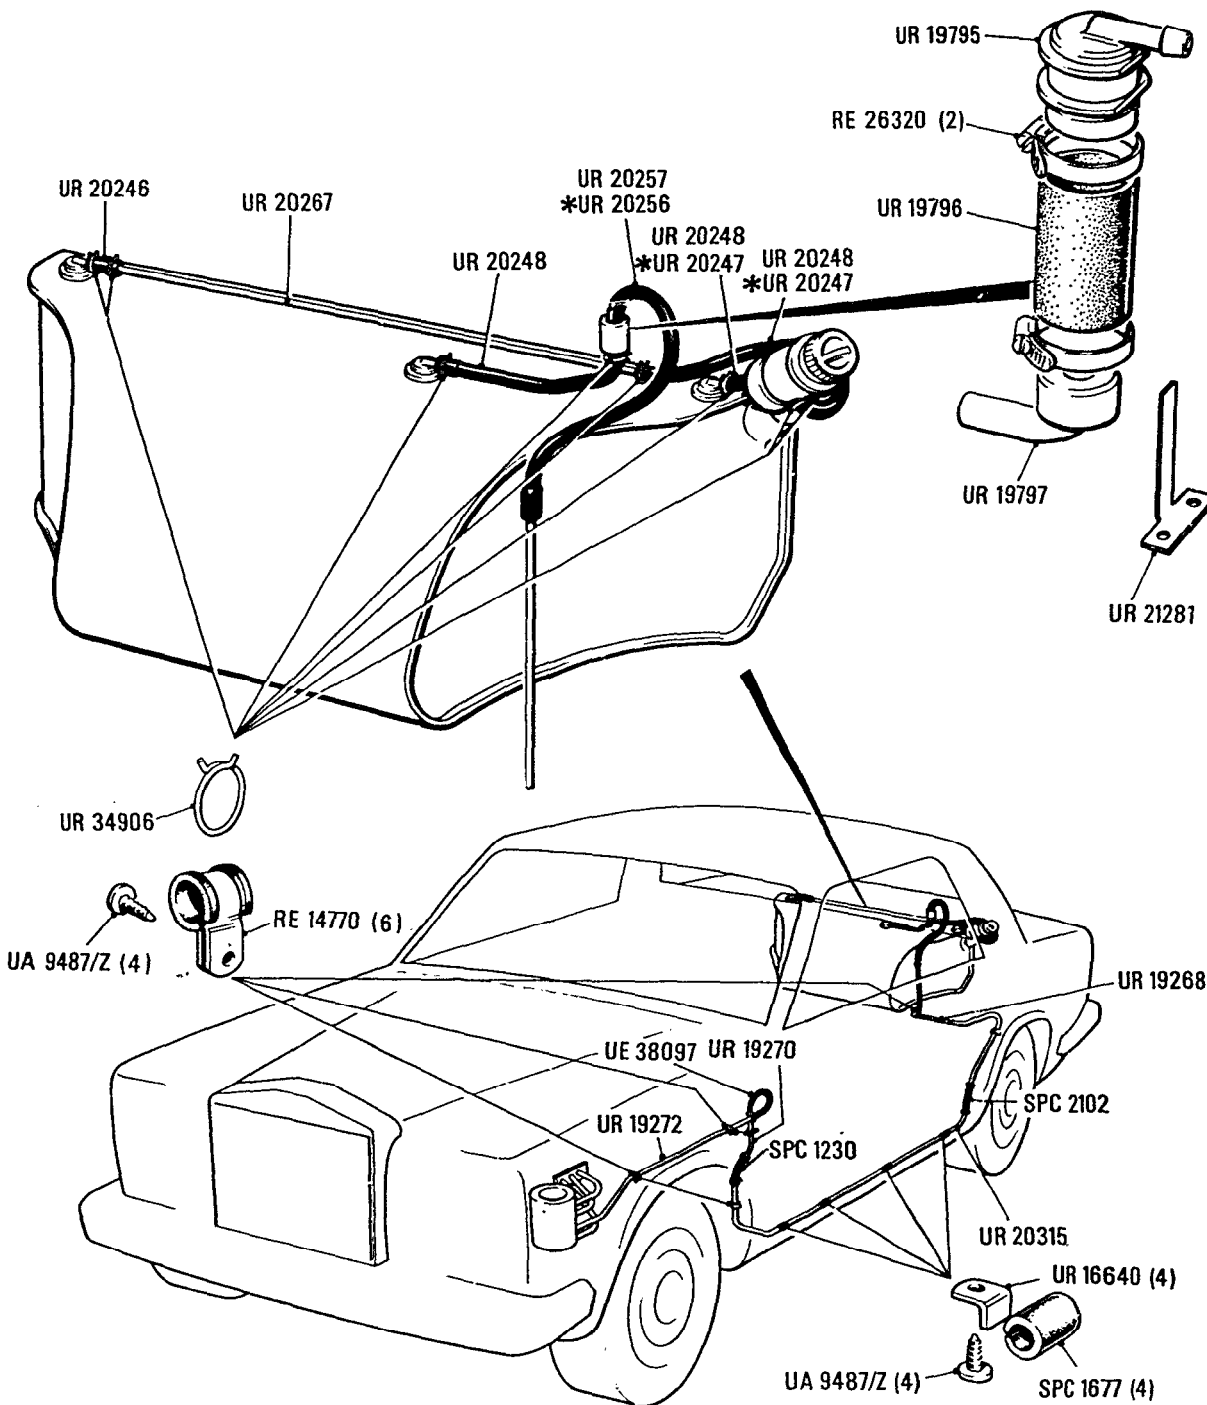

Parts marked thus * refer to Additional Information panel below

◀ Left-hand ▶ Right-hand

Additional Information

- UR 20247
- UR 20256 Required on Corniche convertibles
- UR 20247

Silver Shadow II & Bentley T2
30001 to 40191
Corniche
30100 to 50269
Silver Wraith II
30084 to 40338